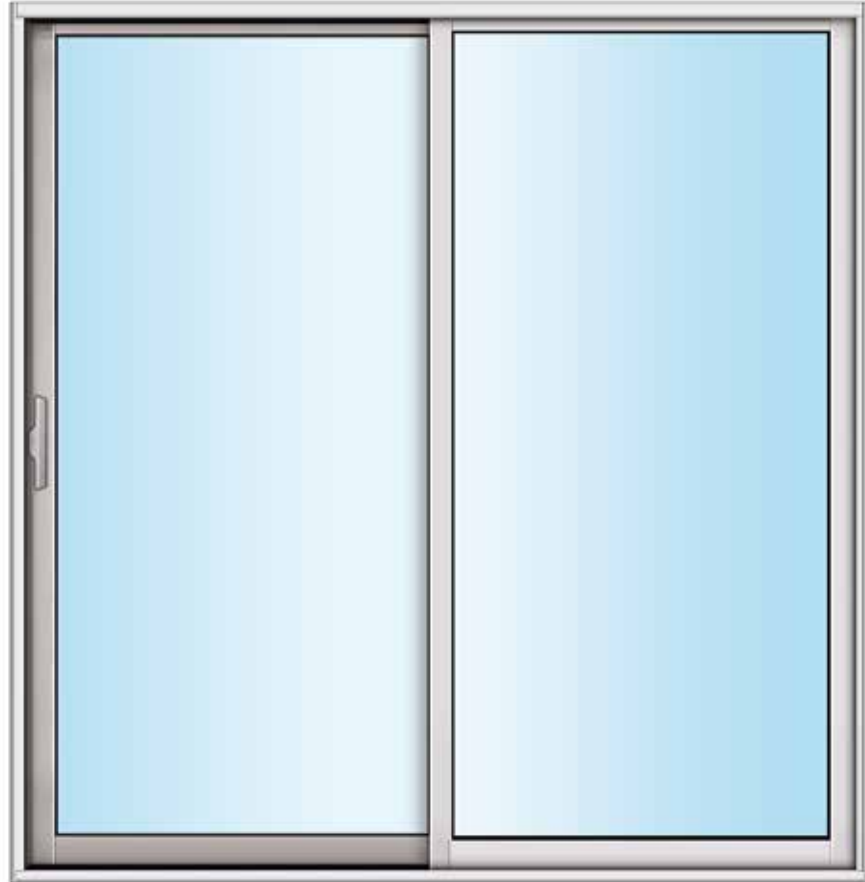

6900 Door Exterior