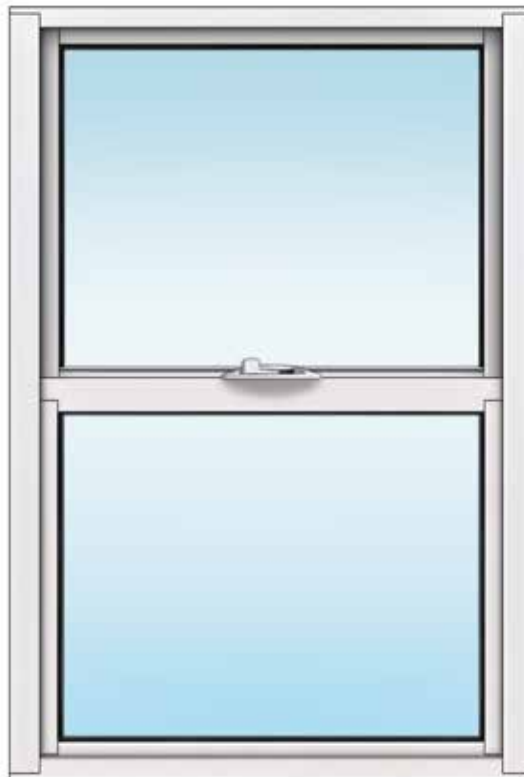

## 6200 SERIES

Some people think you have to choose between quality and price. But we don't think you should settle for less. That's why we created the 6200 Imperial Series — an affordable aluminum window that sets a new standard for quality. The 6200 Series is designed to be secure, strong and long-lasting. You can choose from single hung, picture, horizontal sliding, awning and casement window styles.

## Features

- 2 5/8" Frame Depth
- Tilt-in Sashes
- 3/4" Dual Glazing
- Marine Glazed
- Clean and Even Sight Lines
- Sloped Sill with Weepholes
- Color coordinated Cam Lock

### Tilt-in Sashes

Designed to tilt into the room for easy cleaning

## Single Hung

The Single Hung Window is the premier product in the Imperial Series. This window features a fixed top panel and a lower sash panel that gently glides to a ventilating position. The sash panel tilts inward, making exterior glass cleaning a breeze.