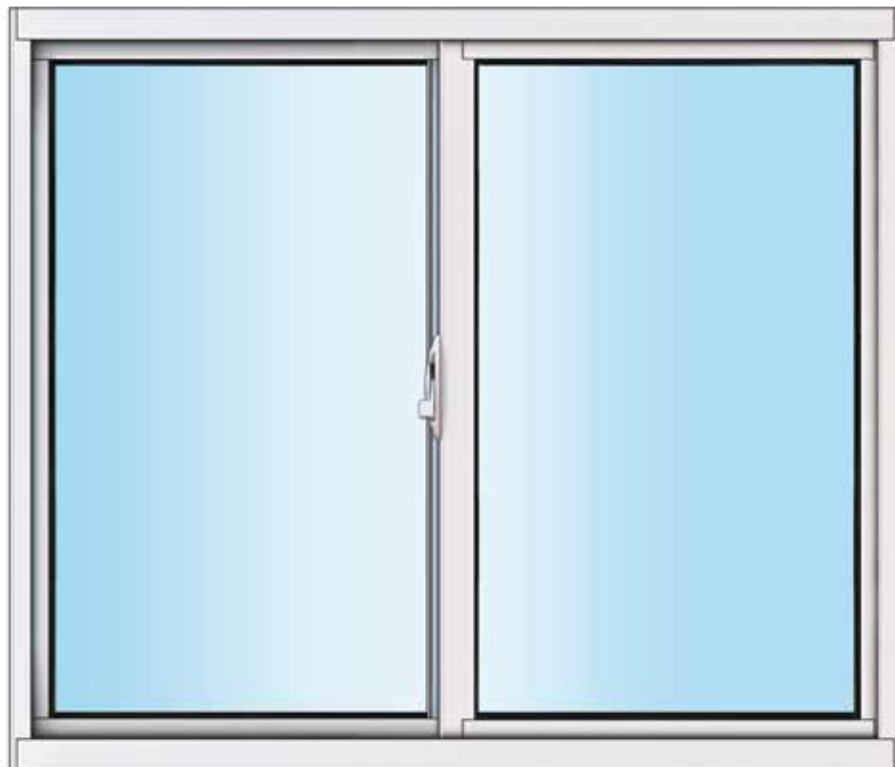

Horizontal Sliding

The Horizontal Sliding Window has been a longtime staple of contractors and builders. This window accents virtually every room in the house. The adjustable delrin rollers ensure smooth operation.