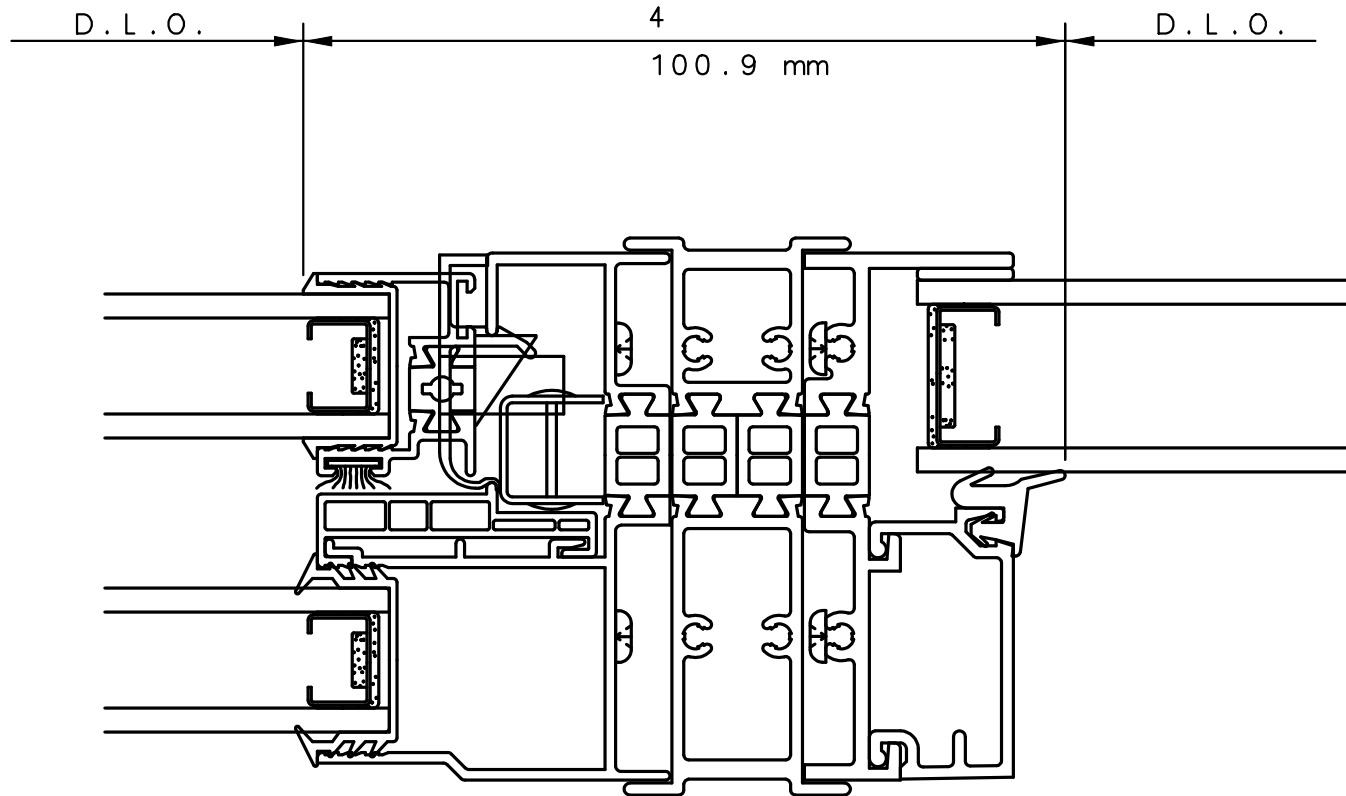

INTERNATIONAL WINDOW CORPORATION

1551 EAST ORANGETHORPE AVE.
FULLERTON, CALIFORNIA 92831
(562) 928-6411 (800) 477-4032
FAX # (562) 928-3492

IWC

SERIES 8220 PICTURE WINDOW HORIZONTAL CUT DETAIL 23 & 24

NOTE:

THIS IS AN ARCHITECTURAL VIEW OF CROSS SECTIONS ONLY AND INSTALLATION OF SHIMS, FASTENERS, AND SEALANT SHALL BE THE RESPONSIBILITY OF THE INSTALLER.

INTERNATIONAL WINDOW - NORTHERN CAL.

30526 SAN ANTONIO STREET
HAYWARD, CALIFORNIA 94544
(510) 487-1122 ORDER DESK (510) 487-1234
FAX # (510) 471-9387 OR (510) 489-3020

INTERNATIONAL WINDOW CORPORATION

1551 EAST ORANGETHORPE AVE.
FULLERTON, CALIFORNIA 92831
(562) 928-6411 (800) 477-4032
FAX # (562) 928-3492

IWC

SERIES 8220 SINGLE HUNG WINDOW HORIZONTAL CUT DETAIL 26

NOTE: