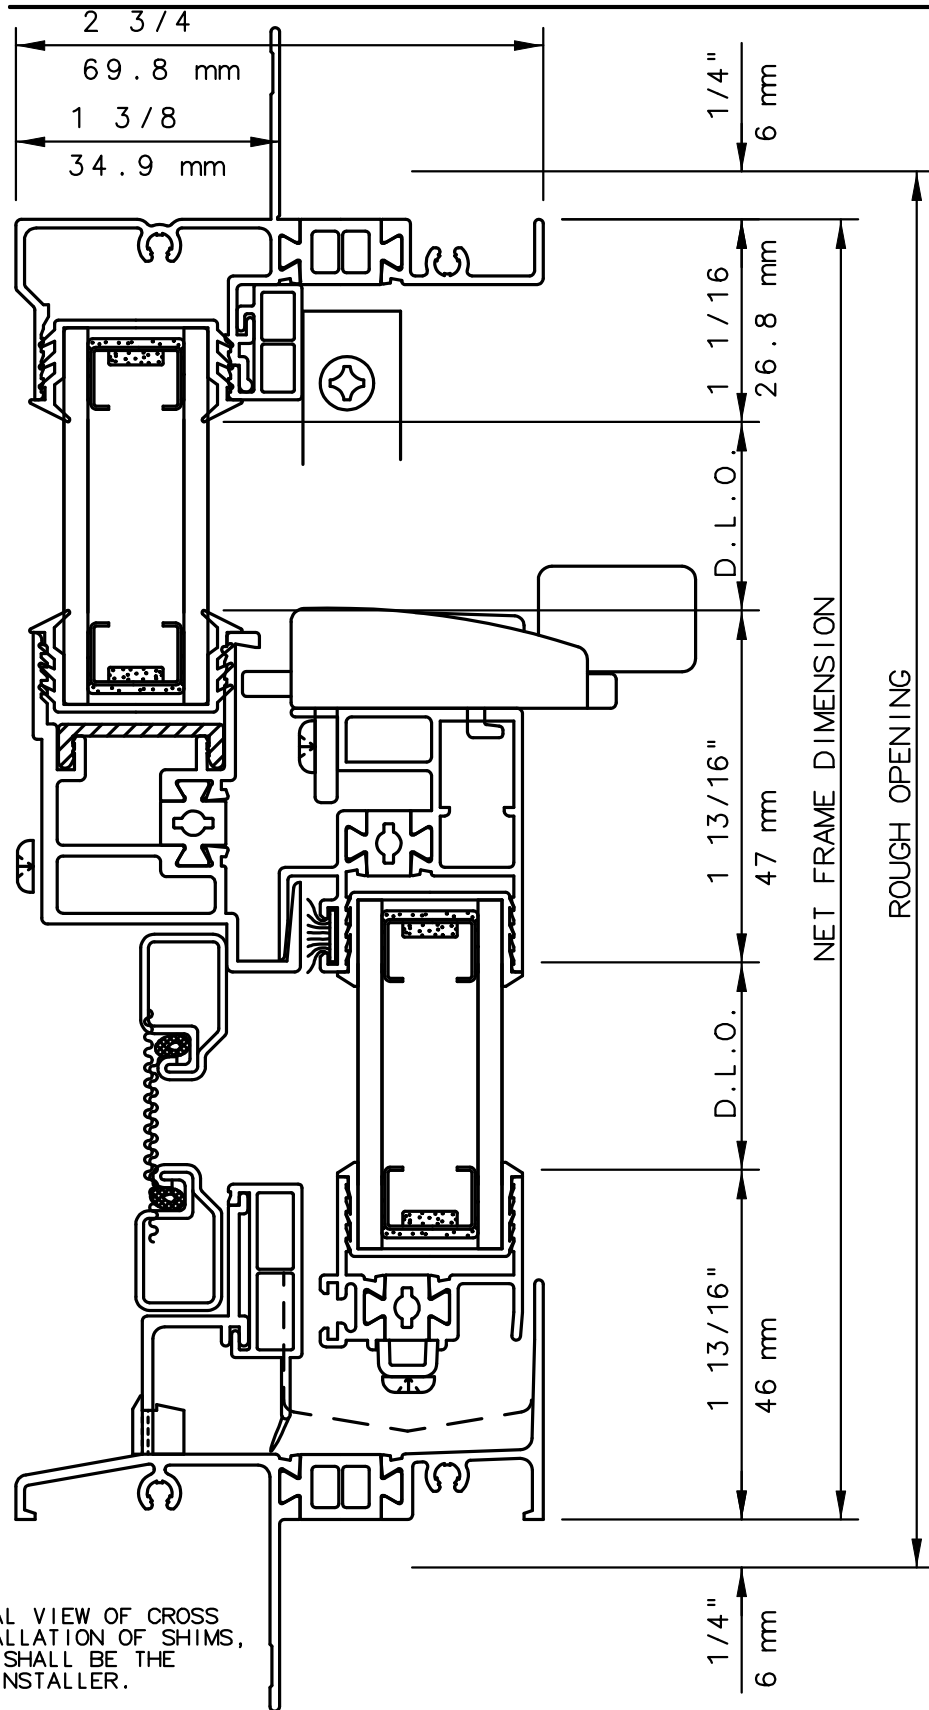

1/1 by PW by 1/1

General Notes:

Not to Scale

Due to continual product development, detail and technical data are subject to change without notice

For latest product specifications please go to our website: www.intlwindow.com or contact your IWC Representative

This is an architectural view of cross sections only and installation of shims, fasteners and sealant shall be the responsibility of the installer

IWC

SERIES 8220 SINGLE HUNG WINDOW VERTICAL CUT DETAIL 21&22

INTERNATIONAL WINDOW CORPORATION

1551 EAST ORANGETHORPE AVE.
FULLERTON, CALIFORNIA 92831
(562) 928-6411 (800) 477-4032
FAX # (562) 928-3492

IWC

SERIES 8220 PICTURE WINDOW HORIZONTAL CUT DETAIL 23 & 24

NOTE: