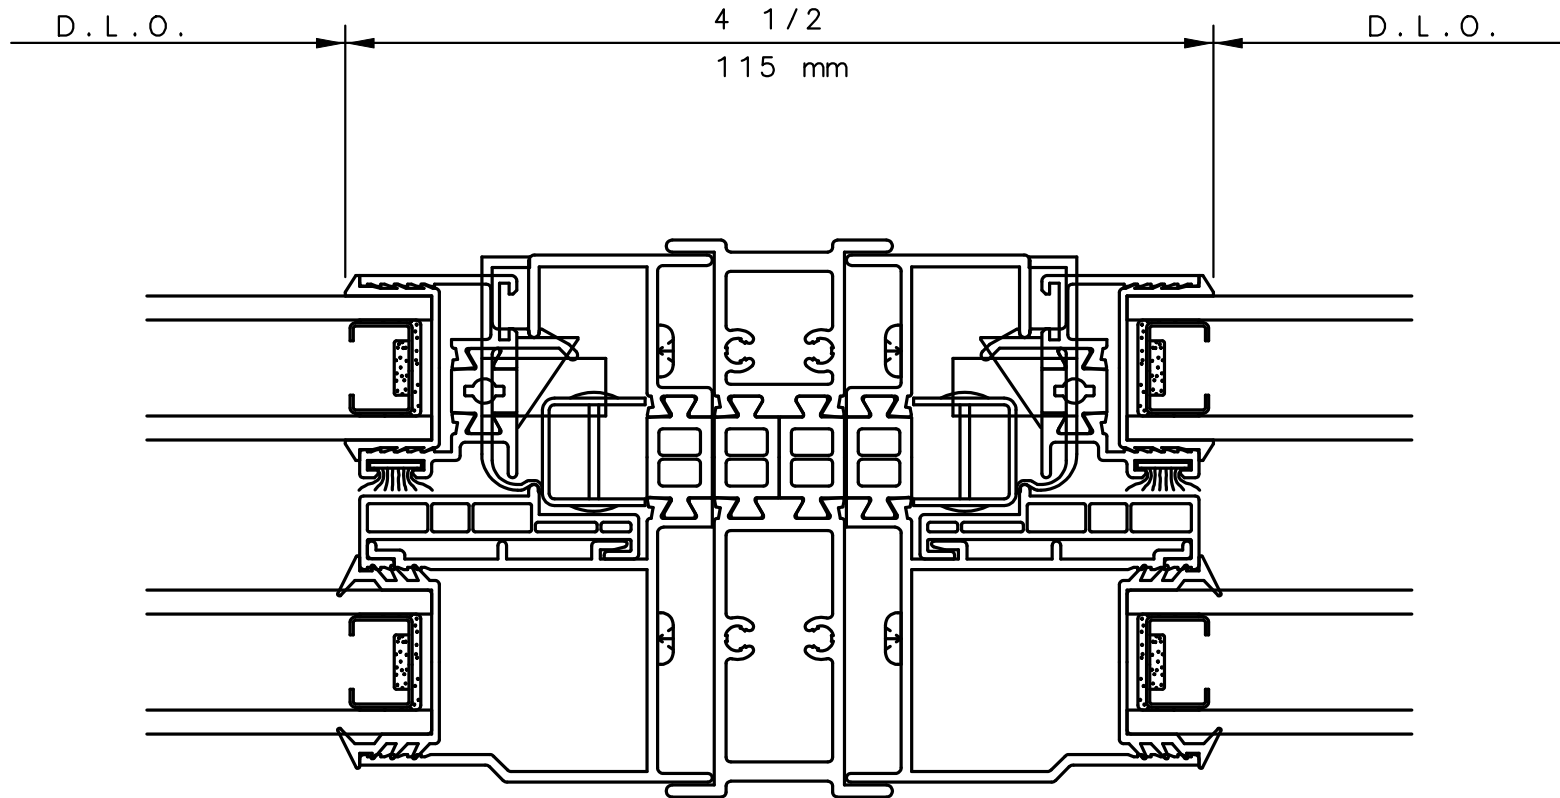

This is an architectural view of cross sections only and installation of shims, fasteners and sealant shall be the responsibility of the installer

IWC

SERIES 8220 SINGLE HUNG WINDOW VERTICAL CUT DETAIL 21&22

INTERNATIONAL WINDOW CORPORATION

1551 EAST ORANGETHORPE AVE.
FULLERTON, CALIFORNIA 92831
(562) 928-6411 (800) 477-4032
FAX # (562) 928-3492

IWC

SERIES 8220 PICTURE WINDOW HORIZONTAL CUT DETAIL 23 & 24

NOTE:

THIS IS AN ARCHITECTURAL VIEW OF CROSS SECTIONS ONLY AND INSTALLATION OF SHIMS, FASTENERS, AND SEALANT SHALL BE THE RESPONSIBILITY OF THE INSTALLER.

INTERNATIONAL WINDOW - NORTHERN CAL.

30526 SAN ANTONIO STREET
HAYWARD, CALIFORNIA 94544
(510) 487-1122 ORDER DESK (510) 487-1234
FAX # (510) 471-9387 OR (510) 489-3020

INTERNATIONAL WINDOW CORPORATION

1551 EAST ORANGETHORPE AVE.
FULLERTON, CALIFORNIA 92831
(562) 928-6411 (800) 477-4032
FAX # (562) 928-3492

IWC

SERIES 8220 SINGLE HUNG WINDOW HORIZONTAL CUT DETAIL 25

NOTE: