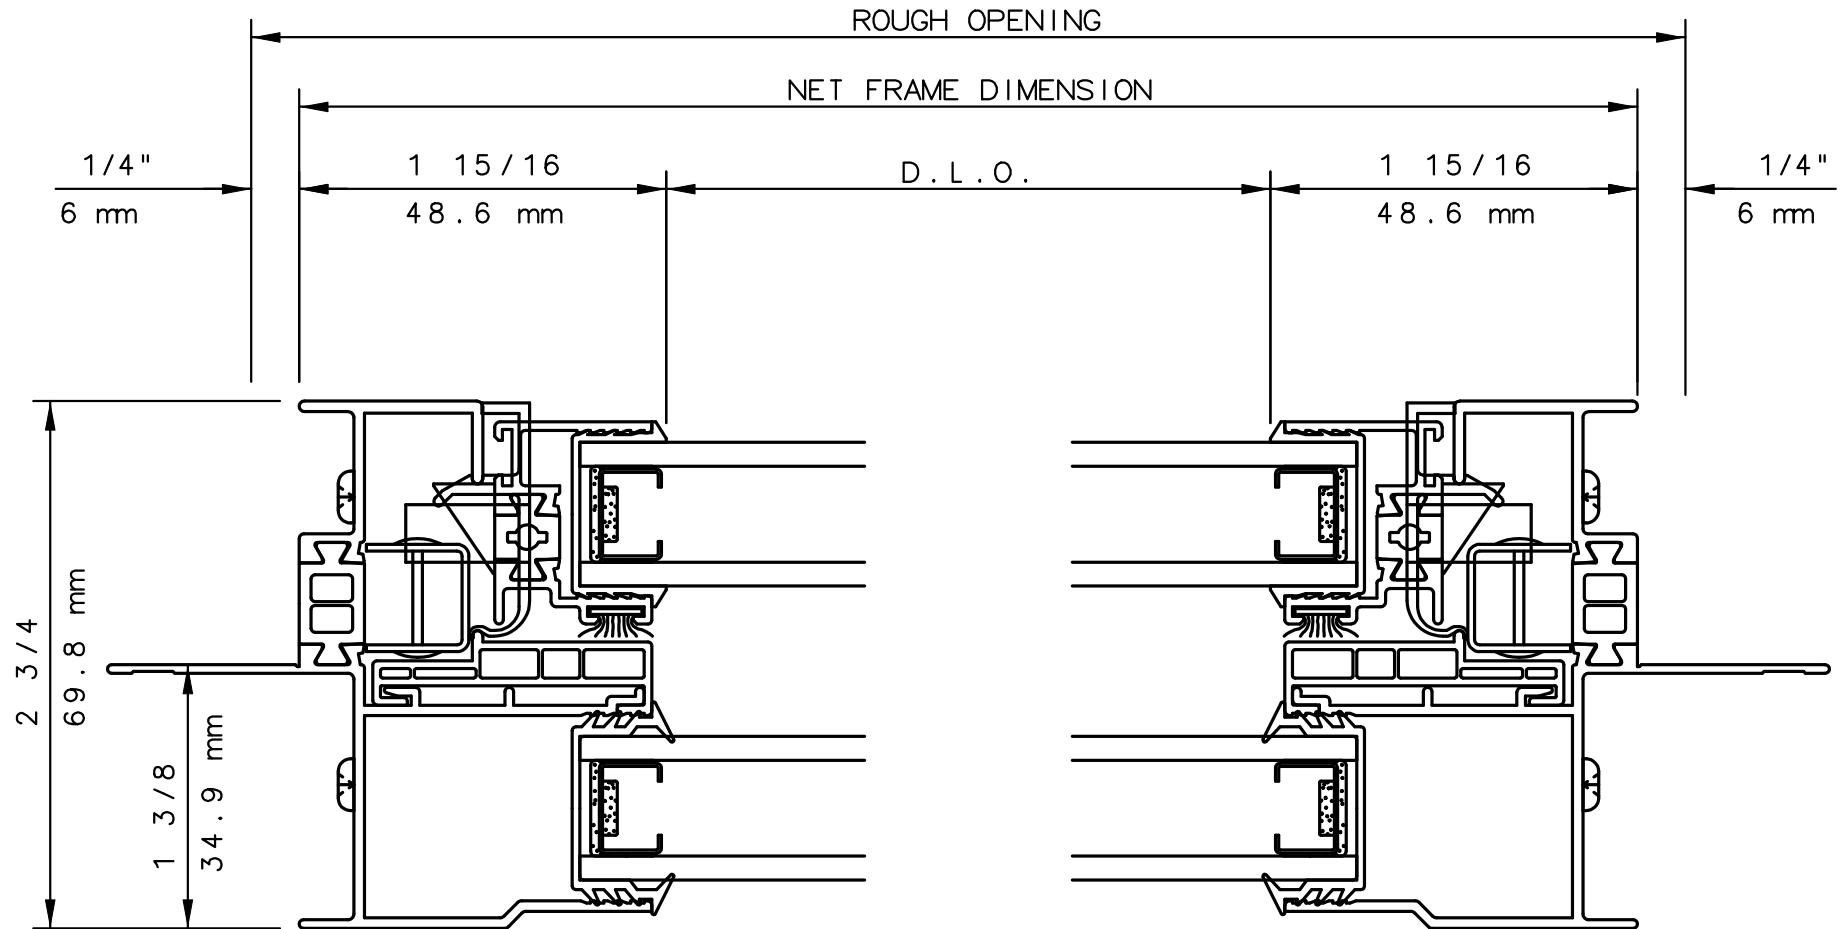

This is an architectural view of cross sections only and installation of shims, fasteners and sealant shall be the responsibility of the installer

IWC

SERIES 8220 SINGLE HUNG WINDOW VERTICAL CUT DETAIL 21&22

NOTE:

THIS IS AN ARCHITECTURAL VIEW OF CROSS SECTIONS ONLY AND INSTALLATION OF SHIMS, FASTENERS, AND SEALANT SHALL BE THE RESPONSIBILITY OF THE INSTALLER.

INTERNATIONAL WINDOW - NORTHERN CAL.

30526 SAN ANTONIO STREET
HAYWARD, CALIFORNIA 94544
(510) 487-1122 ORDER DESK (510) 487-1234
FAX # (510) 471-9387 OR (510) 489-3020

INTERNATIONAL WINDOW CORPORATION

1551 EAST ORANGETHORPE AVE.
FULLERTON, CALIFORNIA 92831
(562) 928-6411 (800) 477-4032
FAX # (562) 928-3492

IWC

SERIES 8220 PICTURE WINDOW HORIZONTAL CUT DETAIL 23 & 24

NOTE: