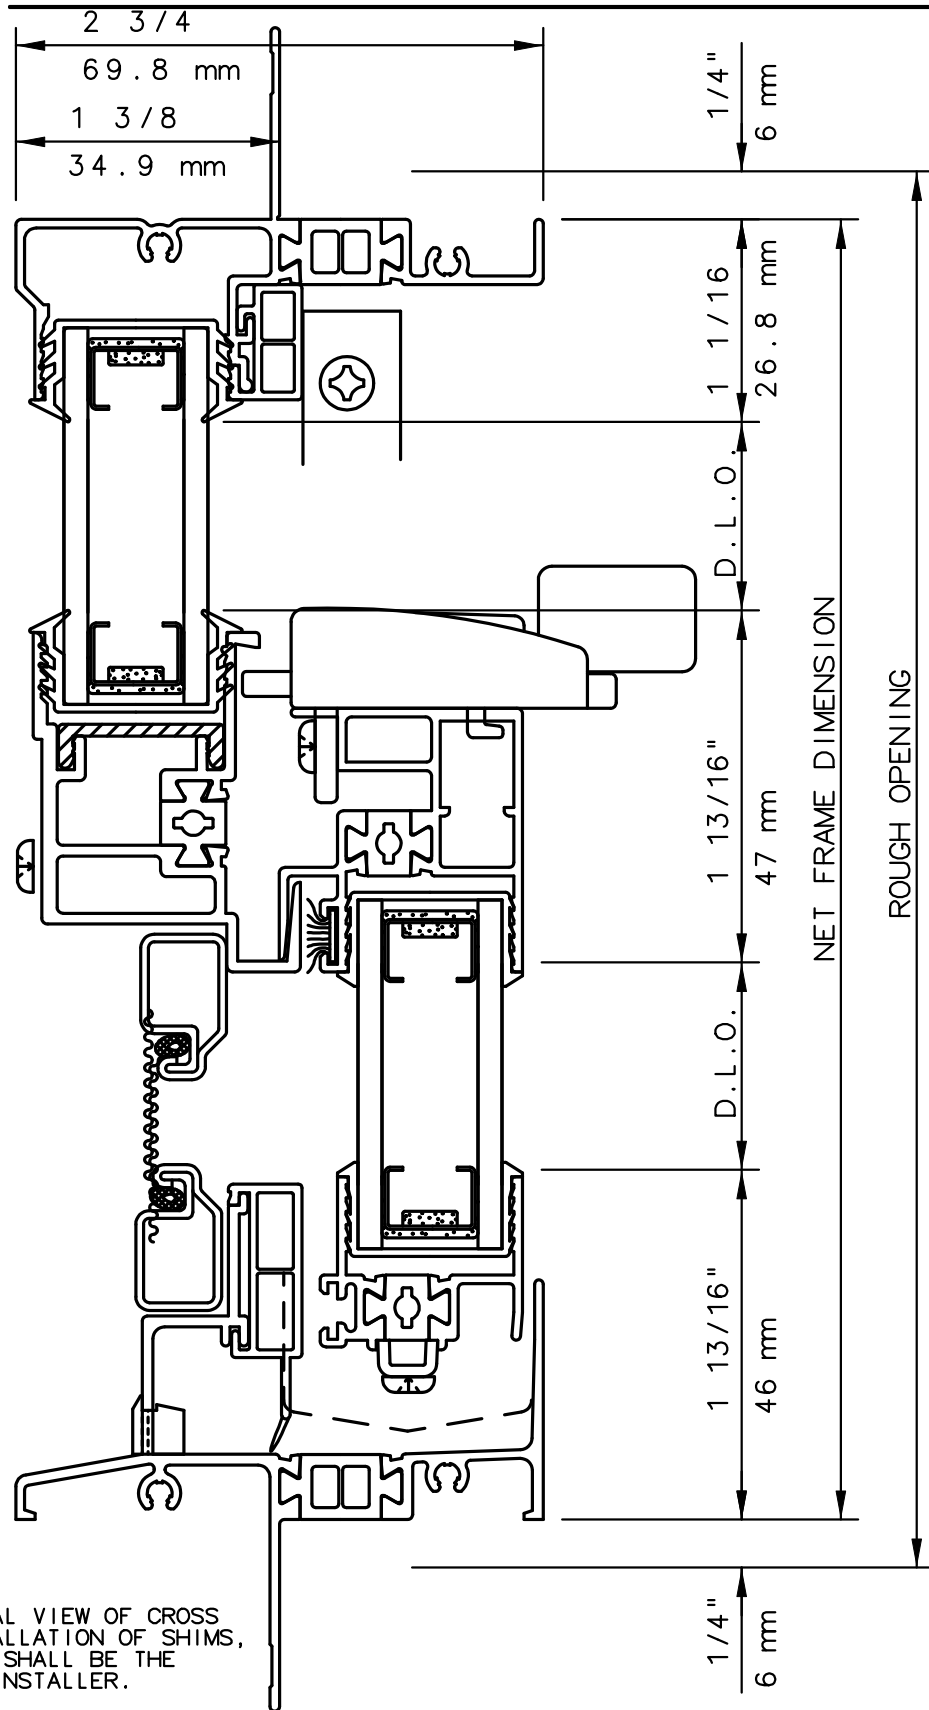

Twin 1/1 by 1/1

General Notes:

Not to Scale

Due to continual product development, detail and technical data are subject to change without notice

For latest product specifications please go to our website: www.intlwindow.com or contact your IWC Representative

This is an architectural view of cross sections only and installation of shims, fasteners and sealant shall be the responsibility of the installer

IWC

SERIES 8220 SINGLE HUNG WINDOW VERTICAL CUT DETAIL 21&22

INTERNATIONAL WINDOW CORPORATION

1551 EAST ORANGETHORPE AVE.
FULLERTON, CALIFORNIA 92831
(562) 928-6411 (800) 477-4032
FAX # (562) 928-3492

IWC

SERIES 8220 PICTURE WINDOW HORIZONTAL CUT DETAIL 23 & 24

NOTE: