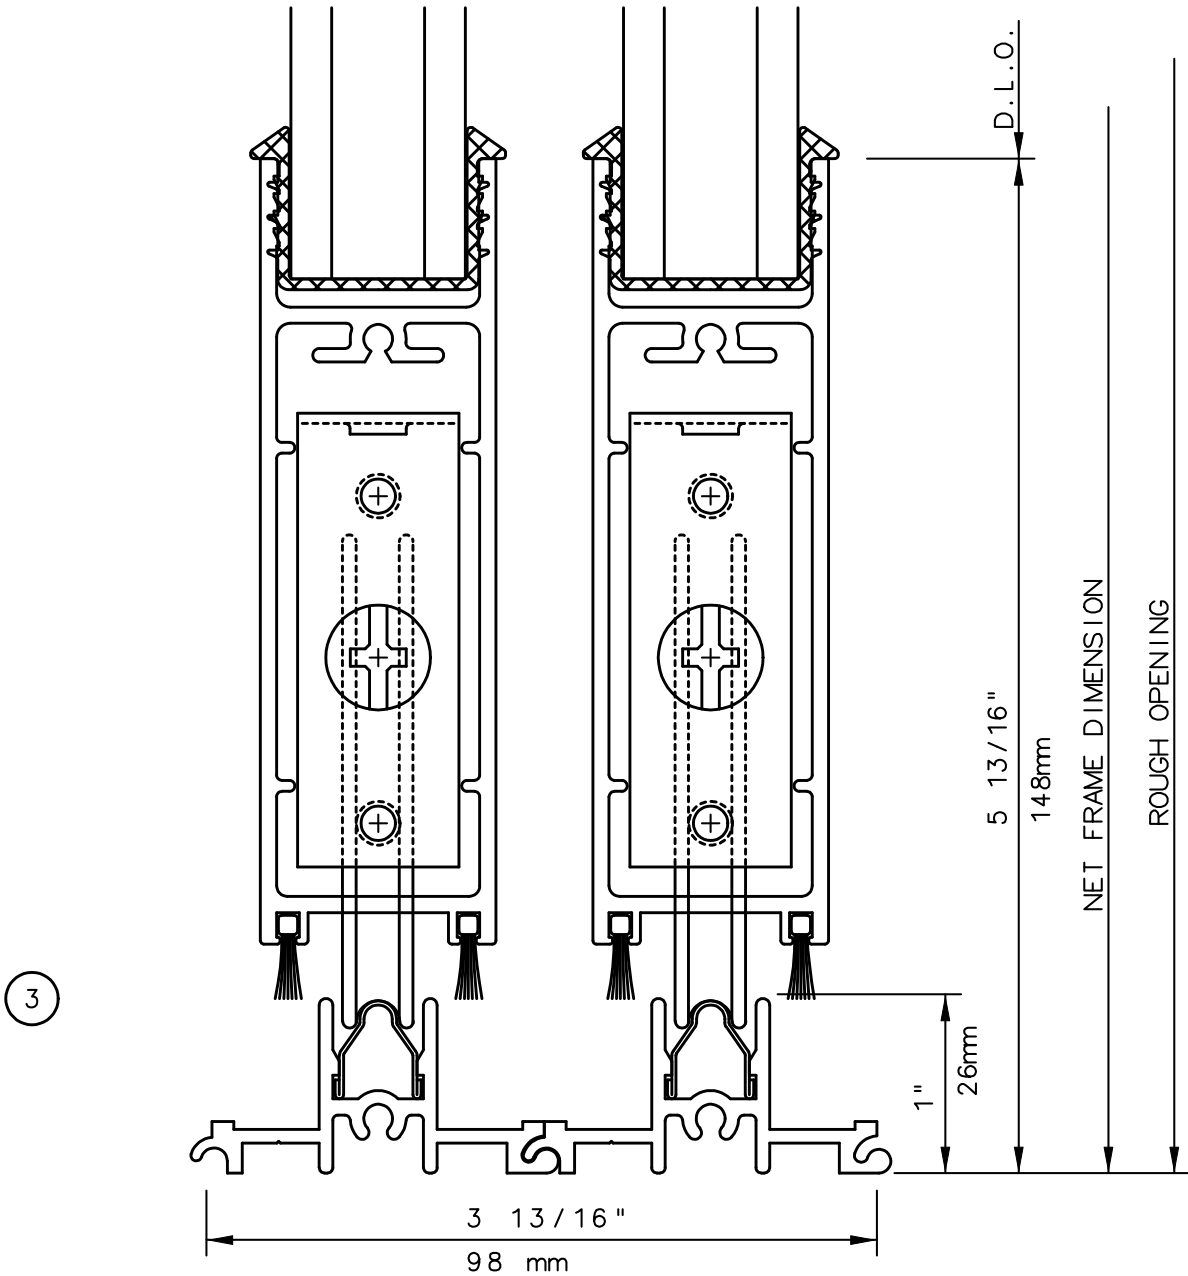

KELTIC 7800

Pocket Door System

General Notes:

Not to Scale

Due to continual product development, detail and technical data are subject to change without notice

For latest product specifications please go to our website: www.intlwindow.com or contact your IWC Representative

This is an architectural view of cross sections only and installation of shims, fasteners and sealant shall be the responsibility of the installer

IWC - SOUTHERN CA | IWC - NORTHERN CA
KELTIC 7800 | WWW.INTLWINDOW.COM

Rev. 0512 Form: 78P2X_1_sl_sl.pdf
IWC Architectural Design Detail