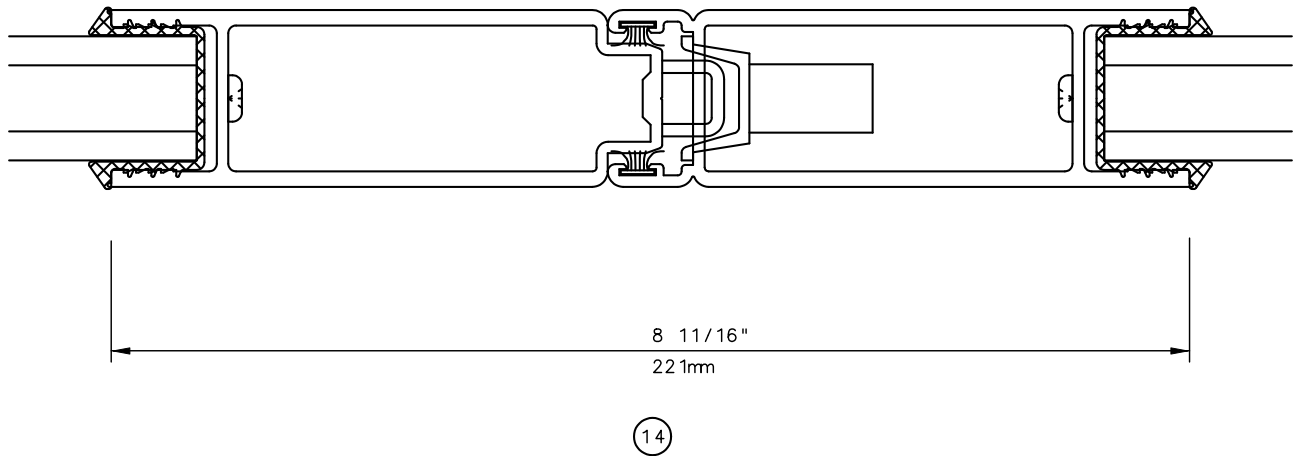

KELTIC 7800

Pocket Door System

General Notes:

Not to Scale

Due to continual product development, detail and technical data are subject to change without notice

For latest product specifications please go to our website: www.intlwindow.com or contact your IWC Representative

This is an architectural view of cross sections only and installation of shims, fasteners and sealant shall be the responsibility of the installer

IWC - SOUTHERN CA | IWC - NORTHERN CA
KELTIC 7800 | WWW.INTLWINDOW.COM

Rev. 0512 Form: 78P2XP_mtg_stile.pdf
IWC Architectural Design Detail