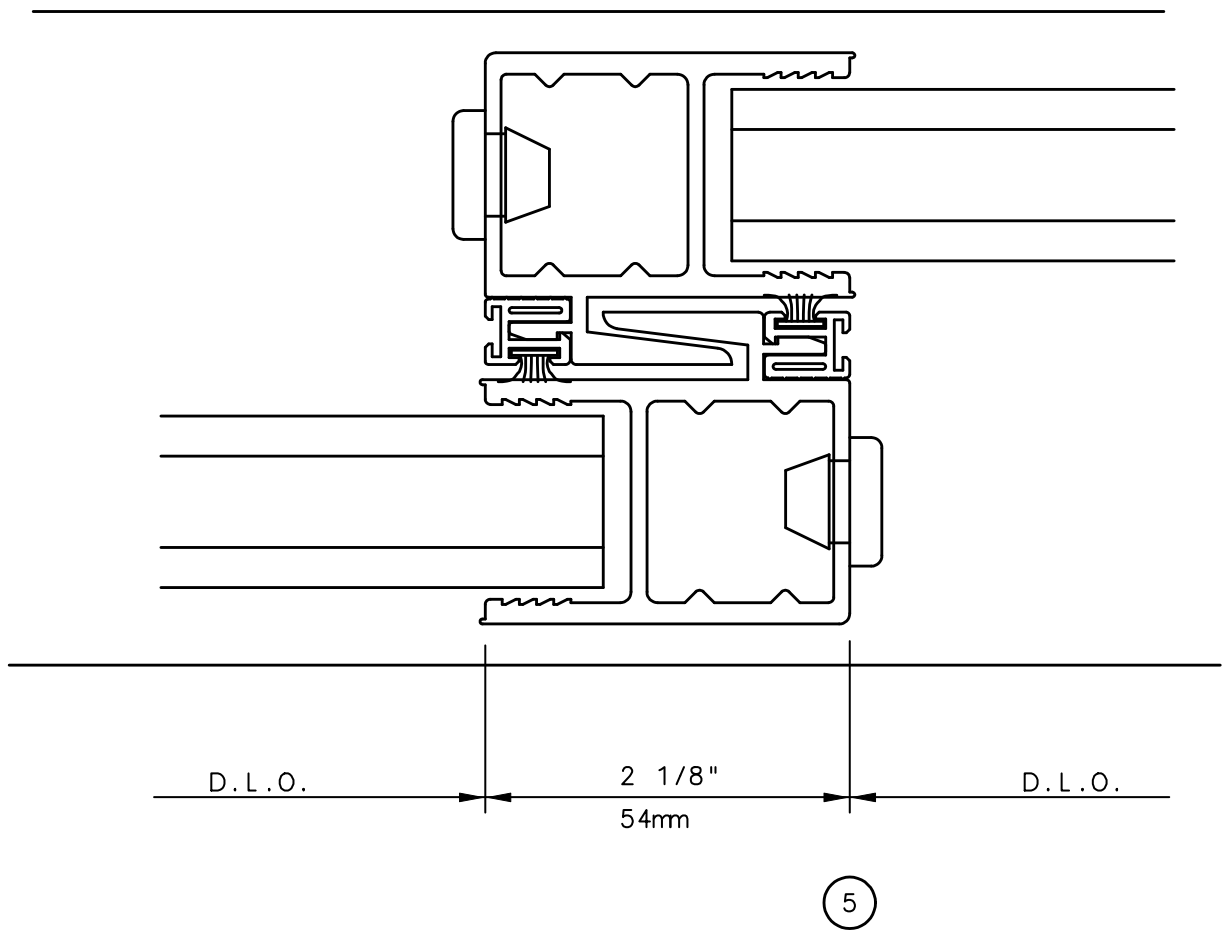

For latest product specifications please go to our website: www.intlwindow.com or contact your IWC Representative

This is an architectural view of cross sections only and installation of shims, fasteners and sealant shall be the responsibility of the installer

IWC - SOUTHERN CA | IWC - NORTHERN CA
KELTIC 7800 | WWW.INTLWINDOW.COM

Rev. 0512 Form: 78P2X_head.pdf
IWC Architectural Design Detail

KELTIC 7800

Pocket Door System

General Notes:

Not to Scale

Due to continual product development, detail and technical data are subject to change without notice