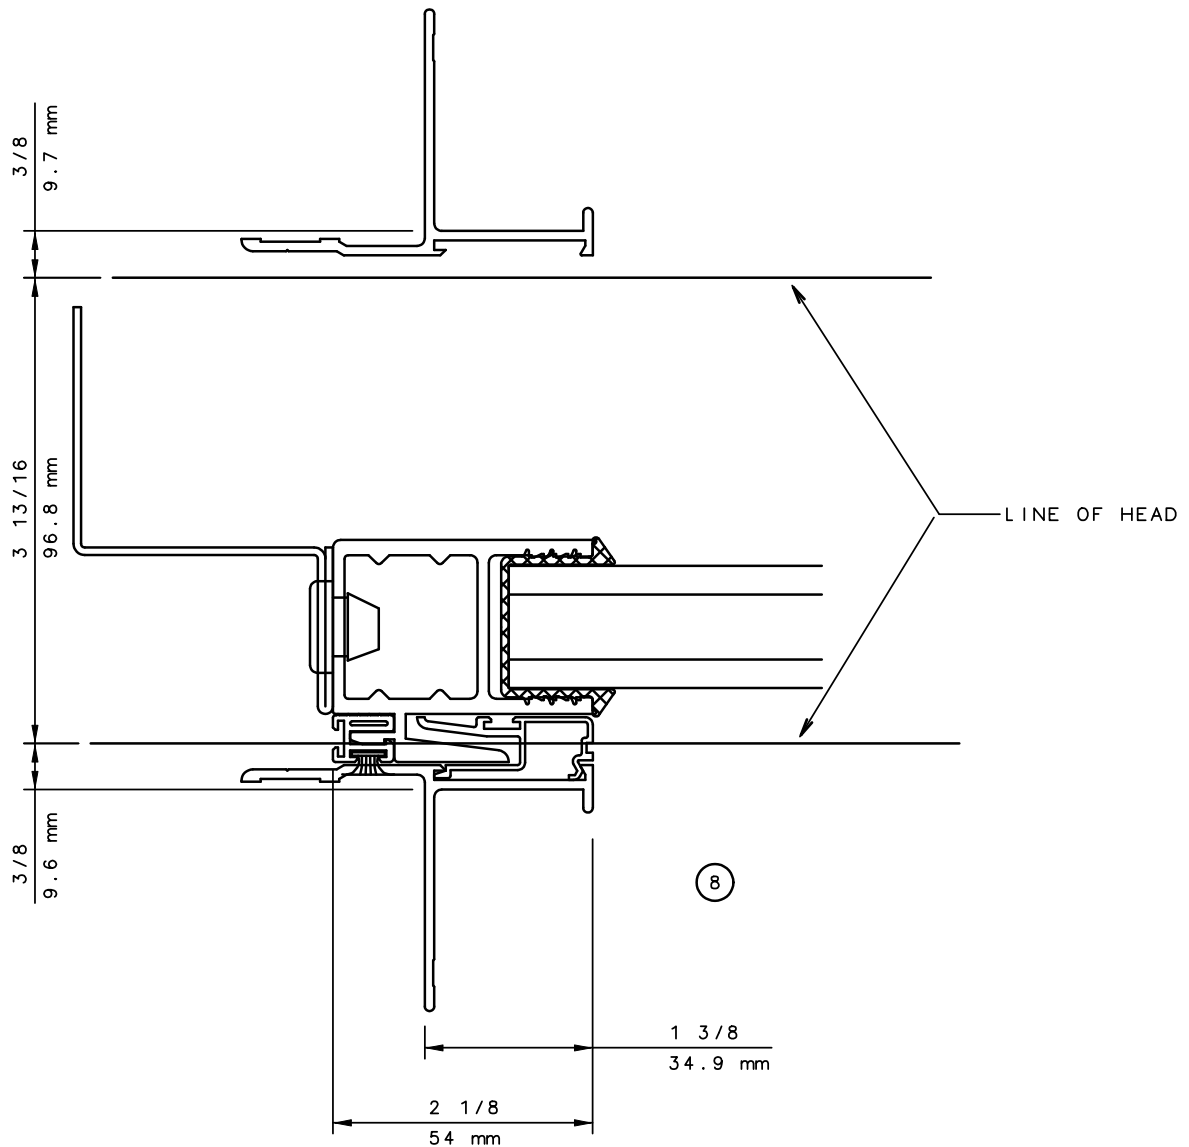

KELTIC 7800

Pocket Door System

General Notes:

Not to Scale

Due to continual product development, detail and technical data are subject to change without notice

For latest product specifications please go to our website: www.intlwindow.com or contact your IWC Representative

This is an architectural view of cross sections only and installation of shims, fasteners and sealant shall be the responsibility of the installer

IWC - SOUTHERN CA | IWC - NORTHERN CA
KELTIC 7800 | WWW.INTLWINDOW.COM

Rev. 0512 Form: 78P2X_pkt_jamb.pdf
IWC Architectural Design Detail