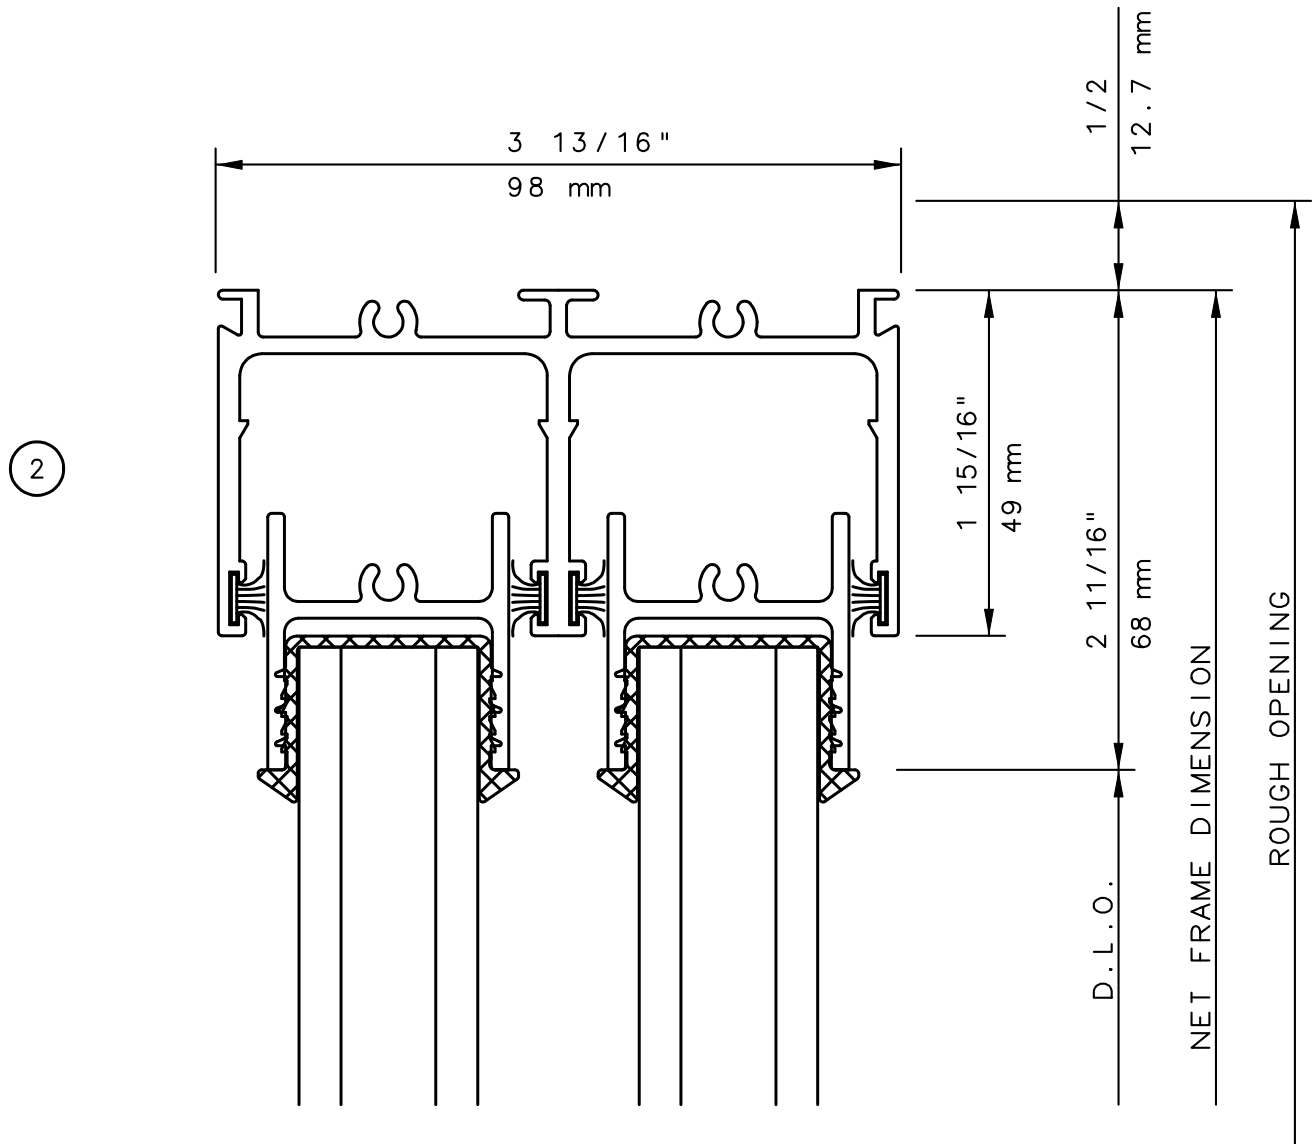

KELTIC 7800

Pocket Door System

General Notes:

Not to Scale

Due to continual product development, detail and technical data are subject to change without notice

For latest product specifications please go to our website: www.intlwindow.com or contact your IWC Representative

This is an architectural view of cross sections only and installation of shims, fasteners and sealant shall be the responsibility of the installer

IWC - SOUTHERN CA | IWC - NORTHERN CA
KELTIC 7800 | WWW.INTLWINDOW.COM

Rev. 0512 Form: 78P2X_head.pdf
IWC Architectural Design Detail