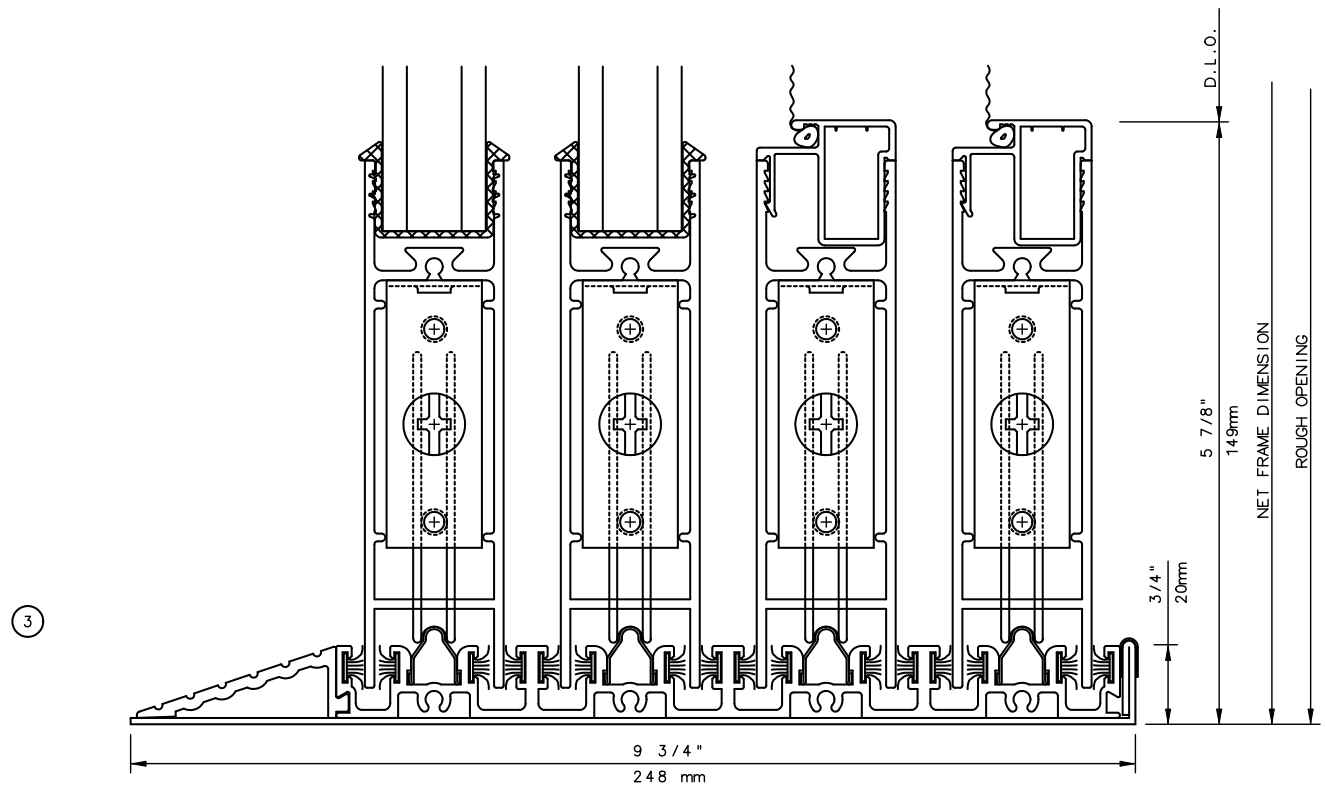

KELTIC 7800

Pocket Door System

General Notes:

Not to Scale

Due to continual product development, detail and technical data are subject to change without notice

For latest product specifications please go to our website: www.intlwindow.com or contact your IWC Representative

This is an architectural view of cross sections only and installation of shims, fasteners and sealant shall be the responsibility of the installer

IWC - SOUTHERN CA | IWC - NORTHERN CA
KELTIC 7800 | WWW.INTLWINDOW.COM

Rev. 0512 Form: 78P2X_surf_sl_sl_scr.pdf
IWC Architectural Design Detail