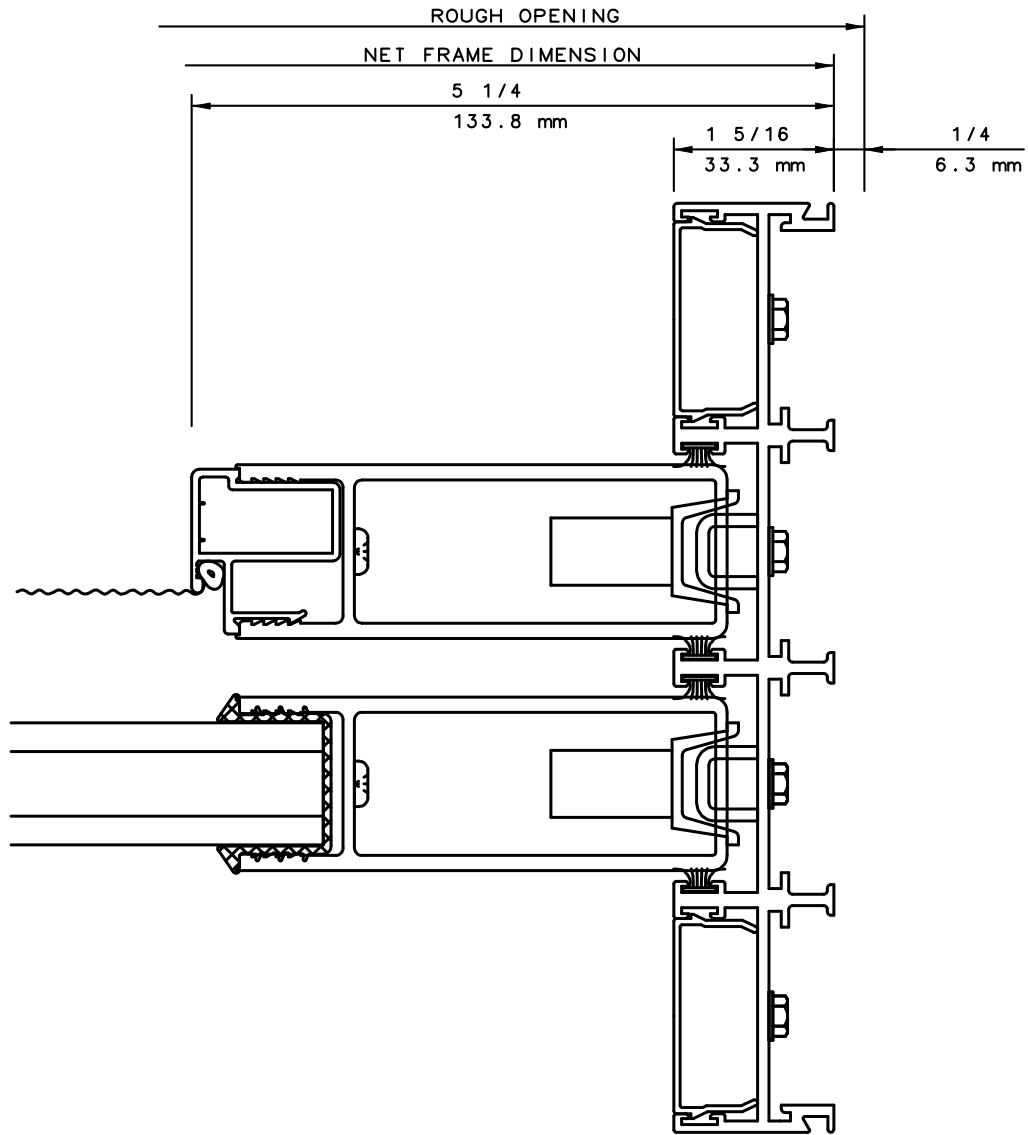

KELTIC 7800

Pocket Door System

General Notes:

Not to Scale

Due to continual product development, detail and technical data are subject to change without notice

For latest product specifications please go to our website: www.intlwindow.com or contact your IWC Representative

This is an architectural view of cross sections only and installation of shims, fasteners and sealant shall be the responsibility of the installer

IWC - SOUTHERN CA | IWC - NORTHERN CA
KELTIC 7800 | WWW.INTLWINDOW.COM

Rev. 0512 Form: 78P2X_lock_jamb_scrn.pdf
IWC Architectural Design Detail