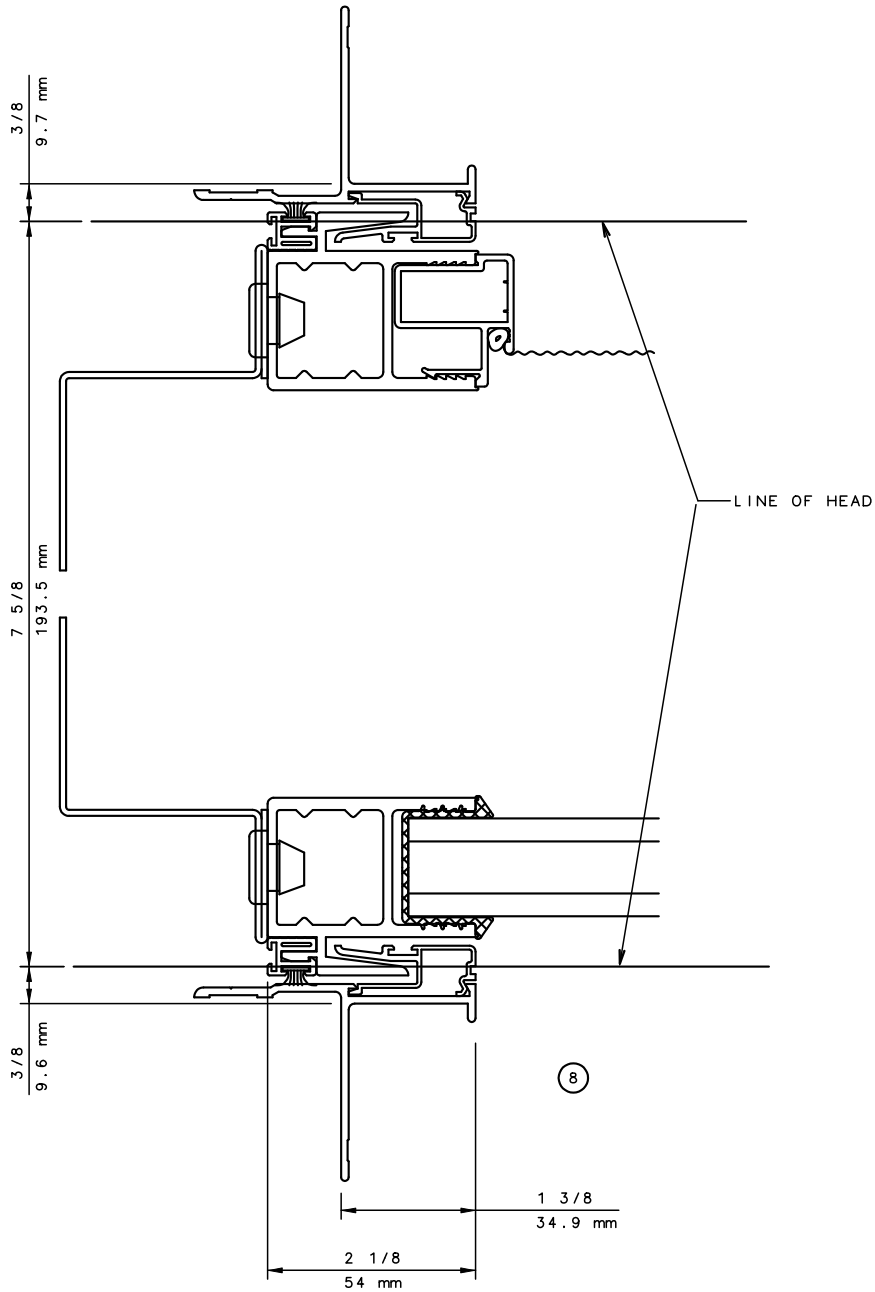

KELTIC 7800

Pocket Door System

General Notes:

Not to Scale

Due to continual product development, detail and technical data are subject to change without notice

For latest product specifications please go to our website: www.intlwindow.com or contact your IWC Representative

This is an architectural view of cross sections only and installation of shims, fasteners and sealant shall be the responsibility of the installer