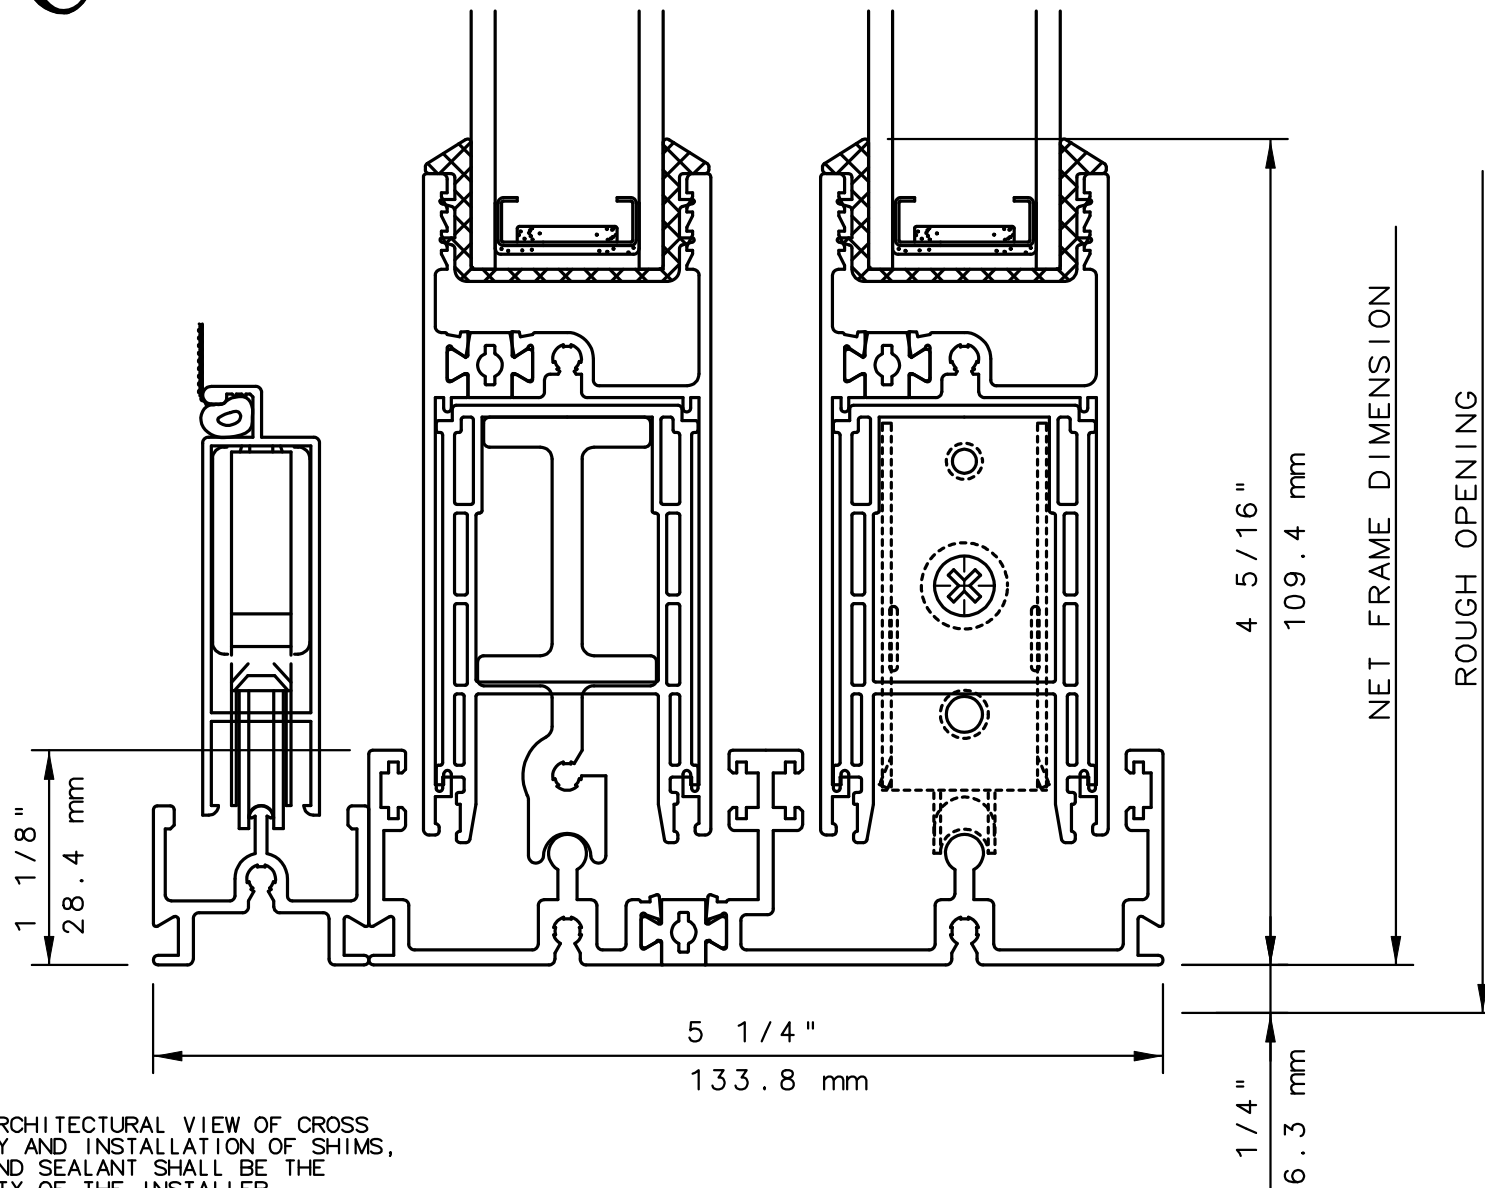

IWC

SERIES 8880MS XO, OX, XX, OXXO SLIDING DOOR 2 TRACK HEAD DETAIL #1 WITH SCREEN

NOTE

THIS IS AN ARCHITECTURAL VIEW OF CROSS SECTIONS ONLY AND INSTALLATION OF SHIMS, FASTENERS, AND SEALANT SHALL BE THE RESPONSIBILITY OF THE INSTALLER.

INTERNATIONAL WINDOW CORPORATION

1551 EAST ORANGETHORPE AVE.
FULLERTON, CALIFORNIA 92831
(562) 928-6411 (800) 477-4032
FAX # (562) 928-3492

IWC

SERIES 8820MS XO, OX, XX, OXXO SLIDING DOOR 2 TRACK SILL DETAIL #2 WITH SCREEN