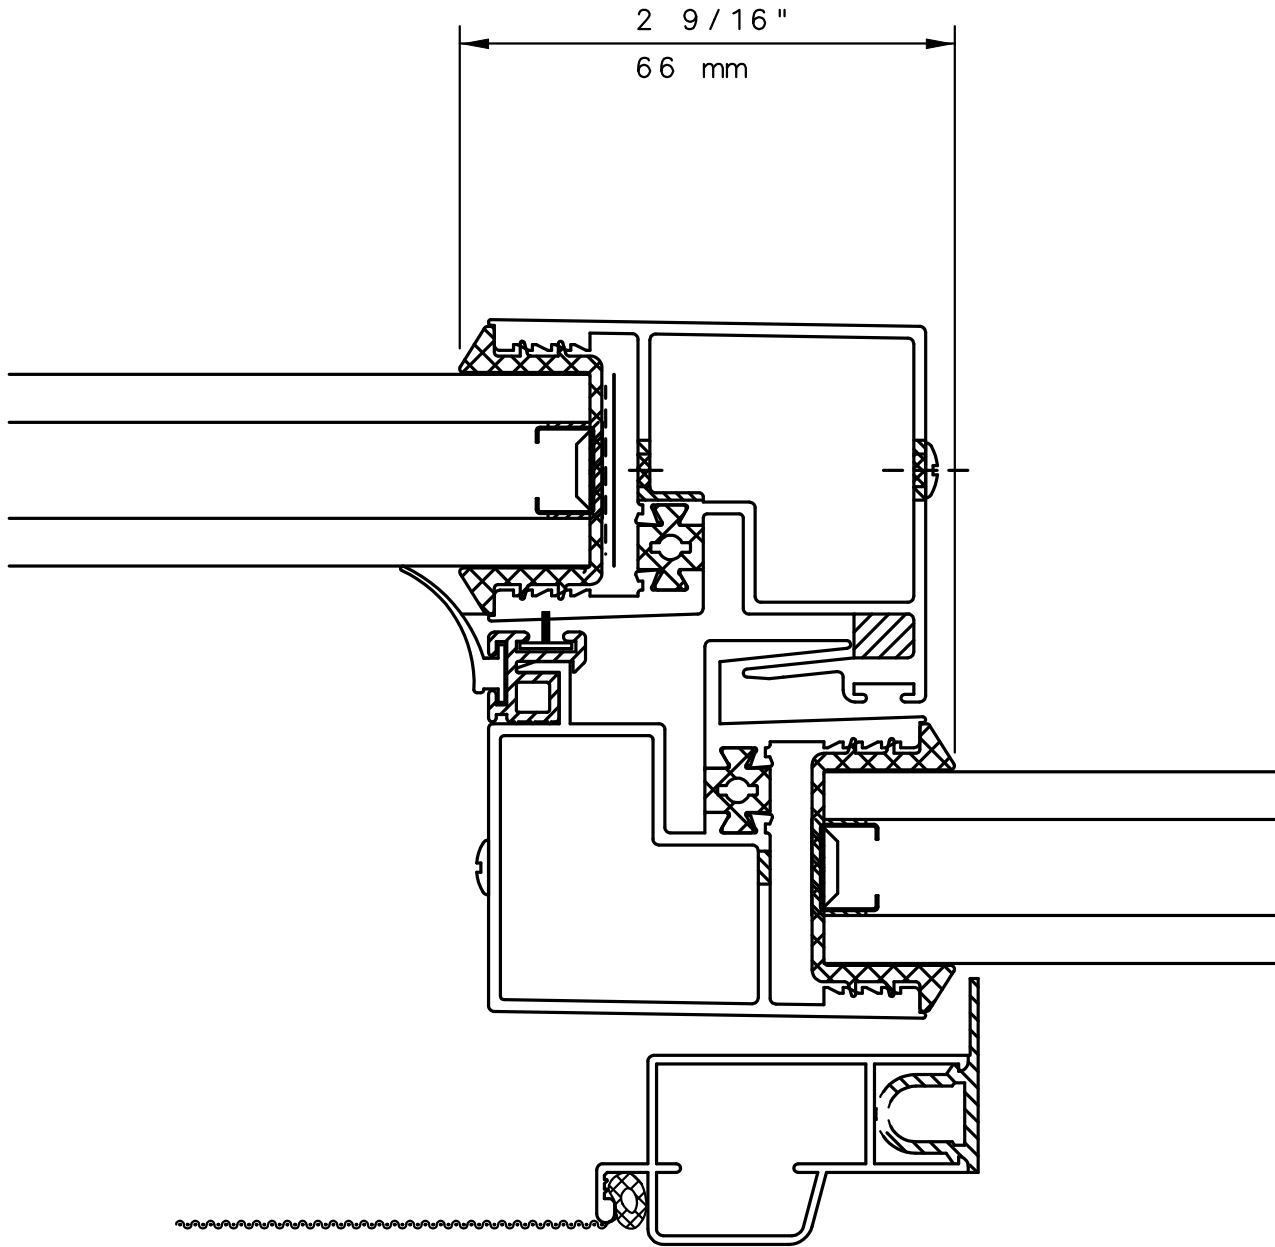

IWC

SERIES 8880MS XO, OX, XX, OXXO SLIDING DOOR 2 TRACK HEAD DETAIL #1 WITH SCREEN

NOTE

THIS IS AN ARCHITECTURAL VIEW OF CROSS SECTIONS ONLY AND INSTALLATION OF SHIMS, FASTENERS, AND SEALANT SHALL BE THE RESPONSIBILITY OF THE INSTALLER.

IWC

SERIES 8880MS XO, OX, XX, OXXO SLIDING DOOR
2 TRACK FIXED JAMB WITH SCREEN DETAIL #5

NOTE

THIS IS AN ARCHITECTURAL VIEW OF CROSS SECTIONS ONLY AND INSTALLATION OF SHIMS, FASTENERS, AND SEALANT SHALL BE THE RESPONSIBILITY OF THE INSTALLER.

INTERNATIONAL WINDOW CORPORATION

1551 EAST ORANGETHORPE AVE.
FULLERTON, CALIFORNIA 92831
(562) 928-6411 (800) 477-4032
FAX # (562) 928-3492

IWC

SERIES 8880MS XO, OX, XX, OXXO SLIDING DOOR
2 TRACK INTERLOCK WITH SCREEN DETAIL #4