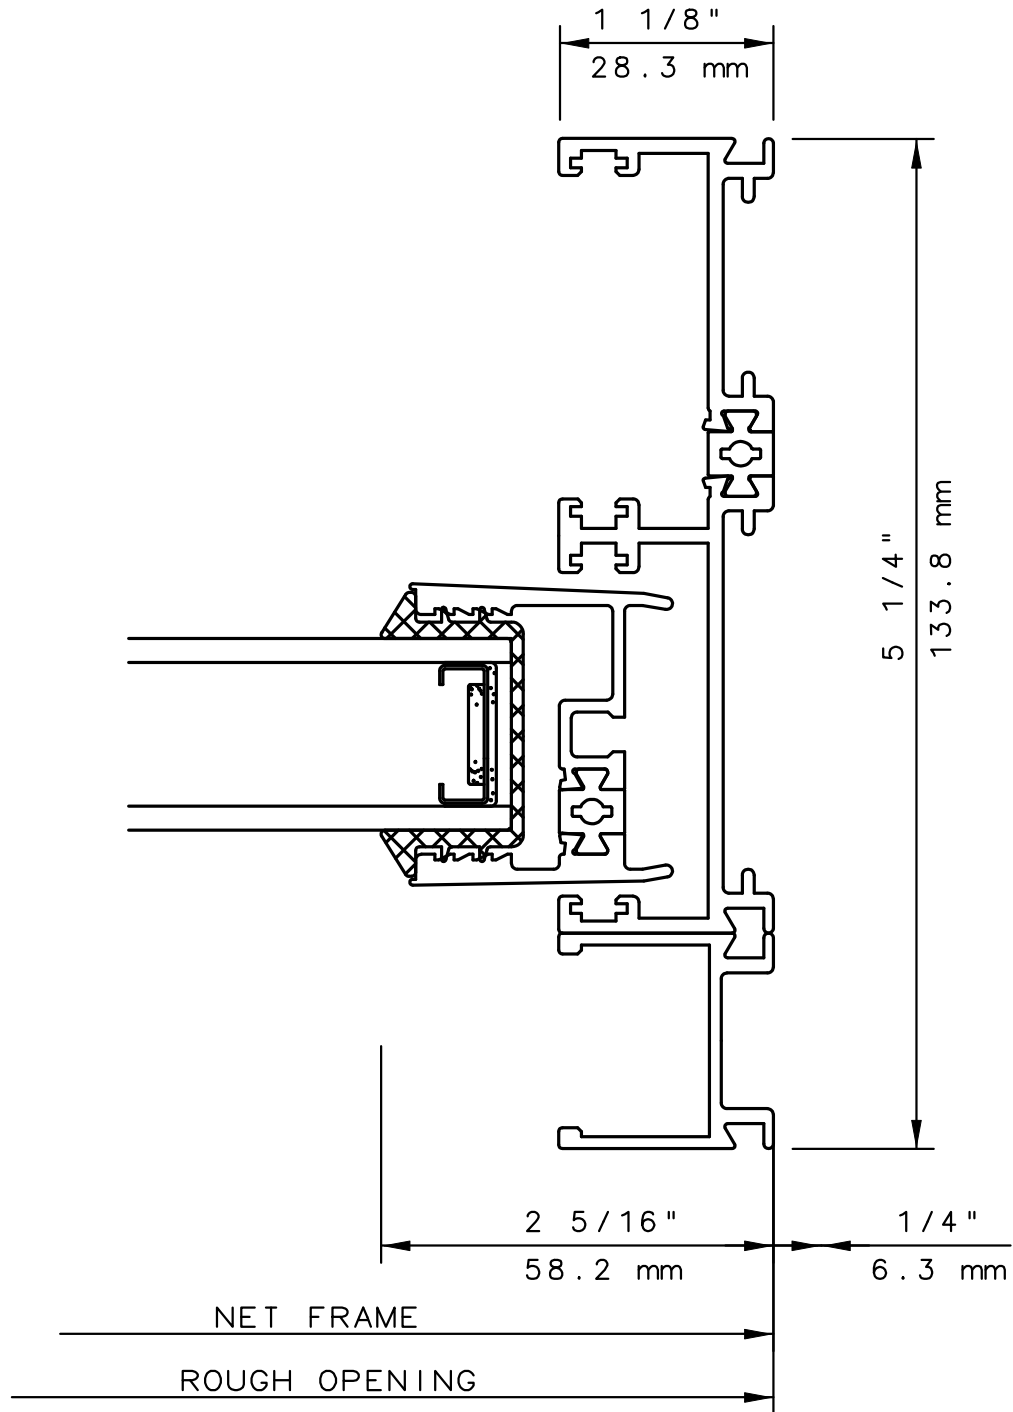

IWC

SERIES 8880MS XO, OX, XX, OXXO SLIDING DOOR
2 TRACK FIXED JAMB WITH SCREEN DETAIL #5

NOTE

THIS IS AN ARCHITECTURAL VIEW OF CROSS SECTIONS ONLY AND INSTALLATION OF SHIMS, FASTENERS, AND SEALANT SHALL BE THE RESPONSIBILITY OF THE INSTALLER.

INTERNATIONAL WINDOW CORPORATION

1551 EAST ORANGETHORPE AVE.
FULLERTON, CALIFORNIA 92831
(562) 928-6411 (800) 477-4032
FAX # (562) 928-3492