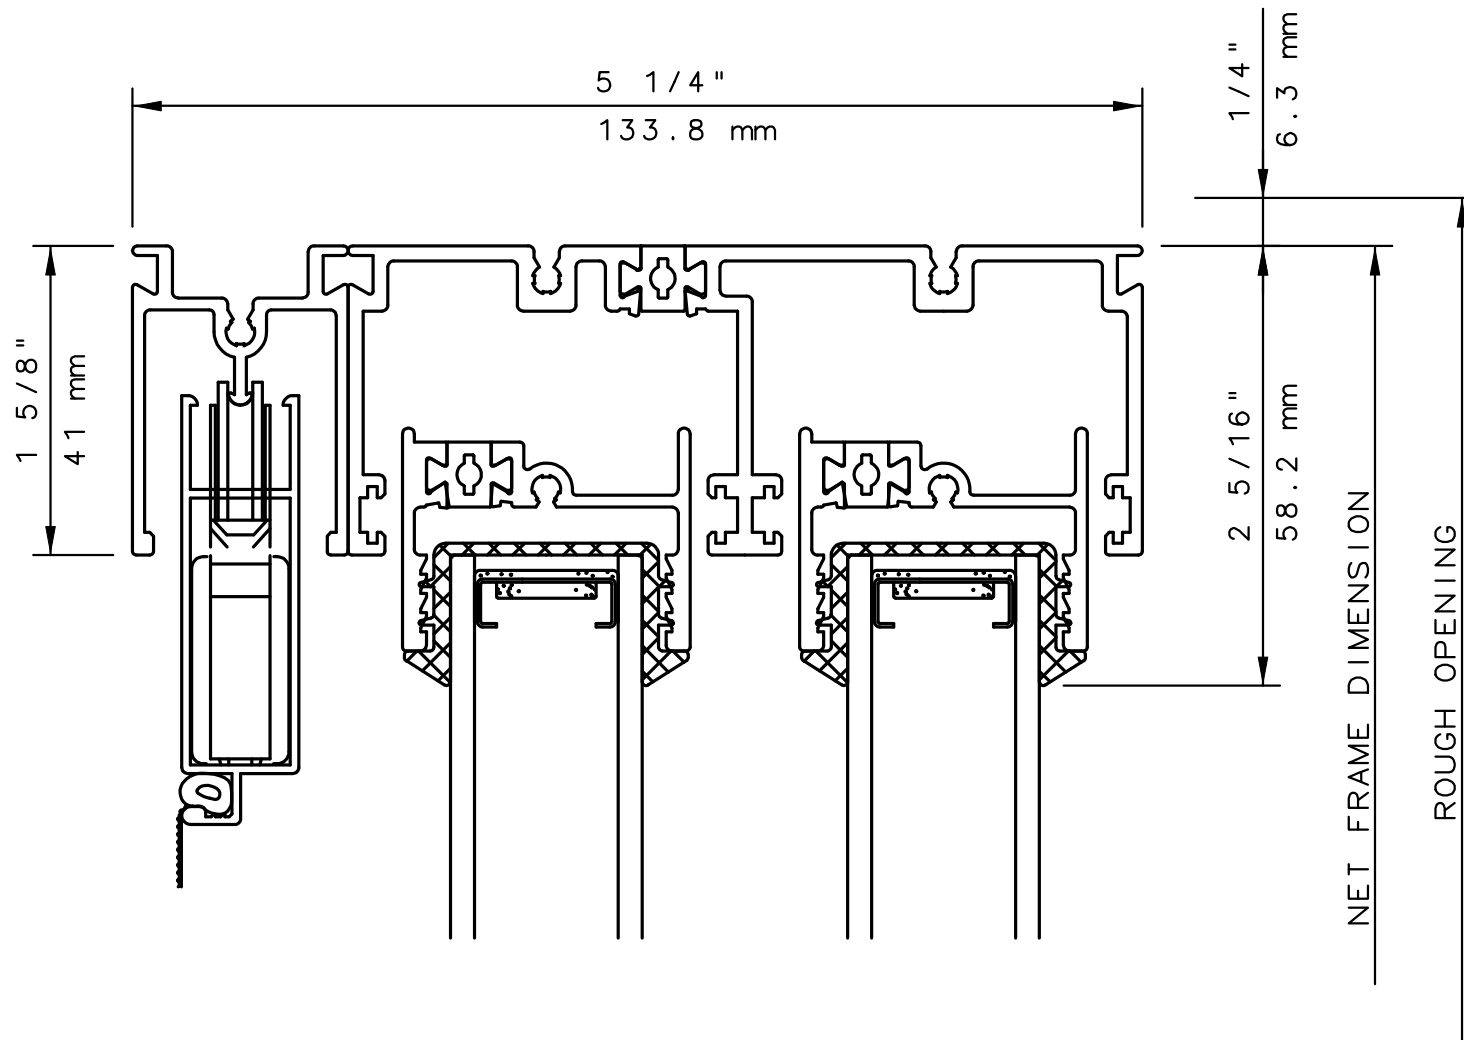

IWC

SERIES 8880MS XO, OX, XX, OXXO SLIDING DOOR 2 TRACK HEAD DETAIL #1 WITH SCREEN

NOTE

THIS IS AN ARCHITECTURAL VIEW OF CROSS SECTIONS ONLY AND INSTALLATION OF SHIMS, FASTENERS, AND SEALANT SHALL BE THE RESPONSIBILITY OF THE INSTALLER.

INTERNATIONAL WINDOW CORPORATION

1551 EAST ORANGETHORPE AVE.
FULLERTON, CALIFORNIA 92831
(562) 928-6411 (800) 477-4032
FAX # (562) 928-3492

IWC

SERIES 8820MS XO, OX, XX, OXXO SLIDING DOOR 2 TRACK SILL DETAIL #2 WITH SCREEN

IWC

SERIES 8920/80 SLIDING DOOR OXXO
HORIZONTAL CUT DETAIL 24

NOTE

THIS IS AN ARCHITECTURAL VIEW OF CROSS SECTIONS ONLY AND INSTALLATION OF SHIMS, FASTENERS, AND SEALANT SHALL BE THE RESPONSIBILITY OF THE INSTALLER.