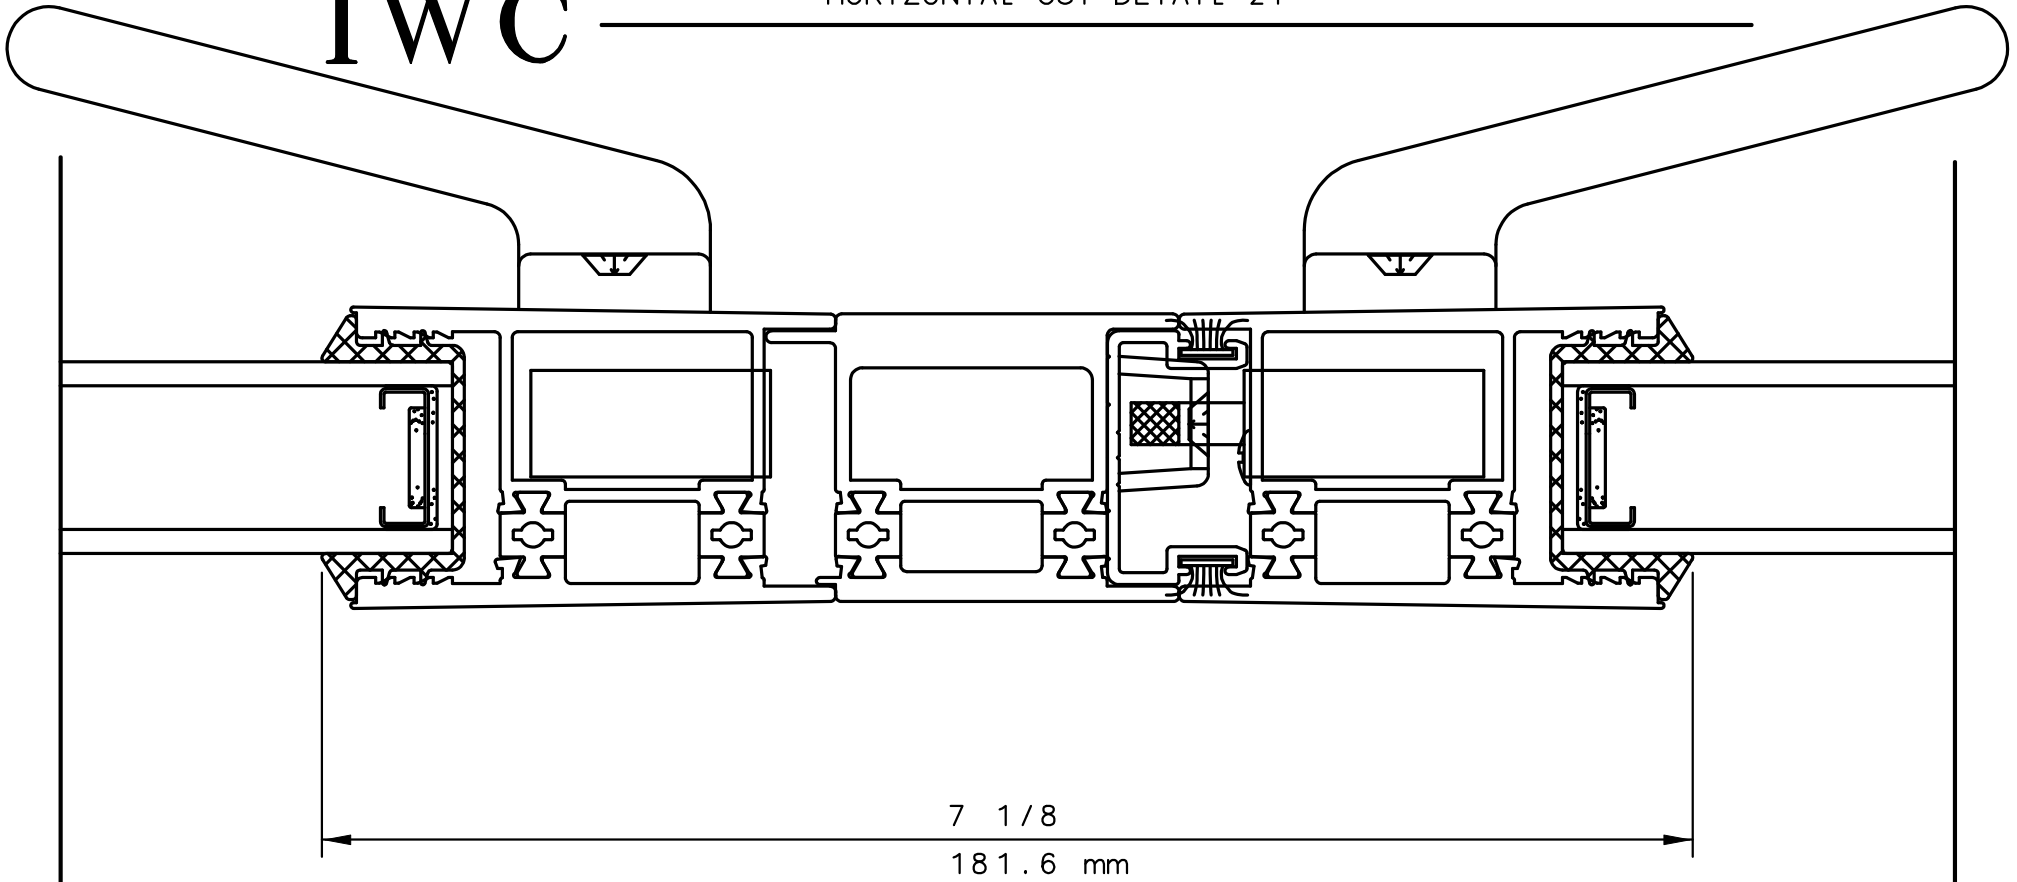

IWC

SERIES 8880MS XO, OX, XX, OXXO SLIDING DOOR 2 TRACK HEAD DETAIL #1 WITH SCREEN

NOTE

THIS IS AN ARCHITECTURAL VIEW OF CROSS SECTIONS ONLY AND INSTALLATION OF SHIMS, FASTENERS, AND SEALANT SHALL BE THE RESPONSIBILITY OF THE INSTALLER.

INTERNATIONAL WINDOW CORPORATION

1551 EAST ORANGETHORPE AVE.
FULLERTON, CALIFORNIA 92831
(562) 928-6411 (800) 477-4032
FAX # (562) 928-3492

IWC

SERIES 8820MS XO, OX, XX, OXXO SLIDING DOOR 2 TRACK SILL DETAIL #2 WITH SCREEN

NOTE

THIS IS AN ARCHITECTURAL VIEW OF CROSS SECTIONS ONLY AND INSTALLATION OF SHIMS, FASTENERS, AND SEALANT SHALL BE THE RESPONSIBILITY OF THE INSTALLER.

INTERNATIONAL WINDOW CORPORATION

1551 EAST ORANGETHORPE AVE.
FULLERTON, CALIFORNIA 92831
(562) 928-6411 (800) 477-4032
FAX # (562) 928-3492

IWC

SERIES 8920/80 SLIDING DOOR OXXO
HORIZONTAL CUT DETAIL 24

NOTE

THIS IS AN ARCHITECTURAL VIEW OF CROSS SECTIONS ONLY AND INSTALLATION OF SHIMS, FASTENERS, AND SEALANT SHALL BE THE RESPONSIBILITY OF THE INSTALLER.