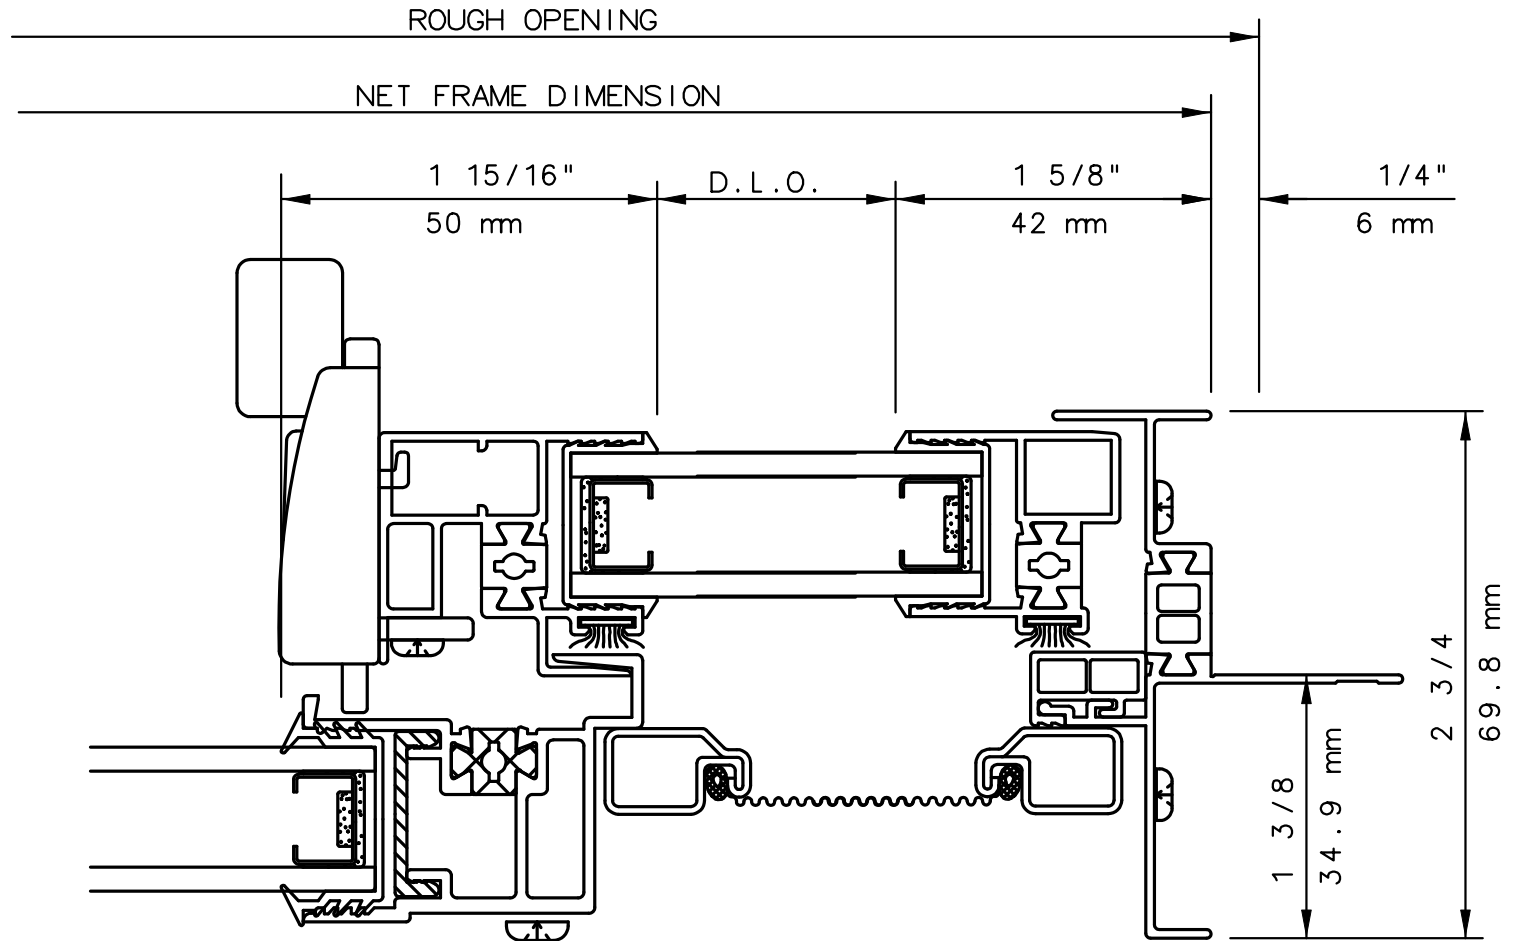

NOTE:

THIS IS AN ARCHITECTURAL VIEW OF CROSS SECTIONS ONLY AND INSTALLATION OF SHIMS, FASTENERS, AND SEALANT SHALL BE THE RESPONSIBILITY OF THE INSTALLER.

INTERNATIONAL WINDOW - NORTHERN CAL.

30526 SAN ANTONIO STREET
HAYWARD, CALIFORNIA 94544
(510) 487-1122 ORDER DESK (510) 487-1234
FAX # (510) 471-9387 OR (510) 489-3020

INTERNATIONAL WINDOW CORPORATION

1551 EAST ORANGETHORPE AVE.
FULLERTON, CALIFORNIA 92831
(562) 928-6411 (800) 477-4032
FAX # (562) 928-3492

IWC

SERIES 8220 HORIZONTAL SLIDE WINDOW XOX HORIZONTAL CUT DETAIL 3R, & 4R