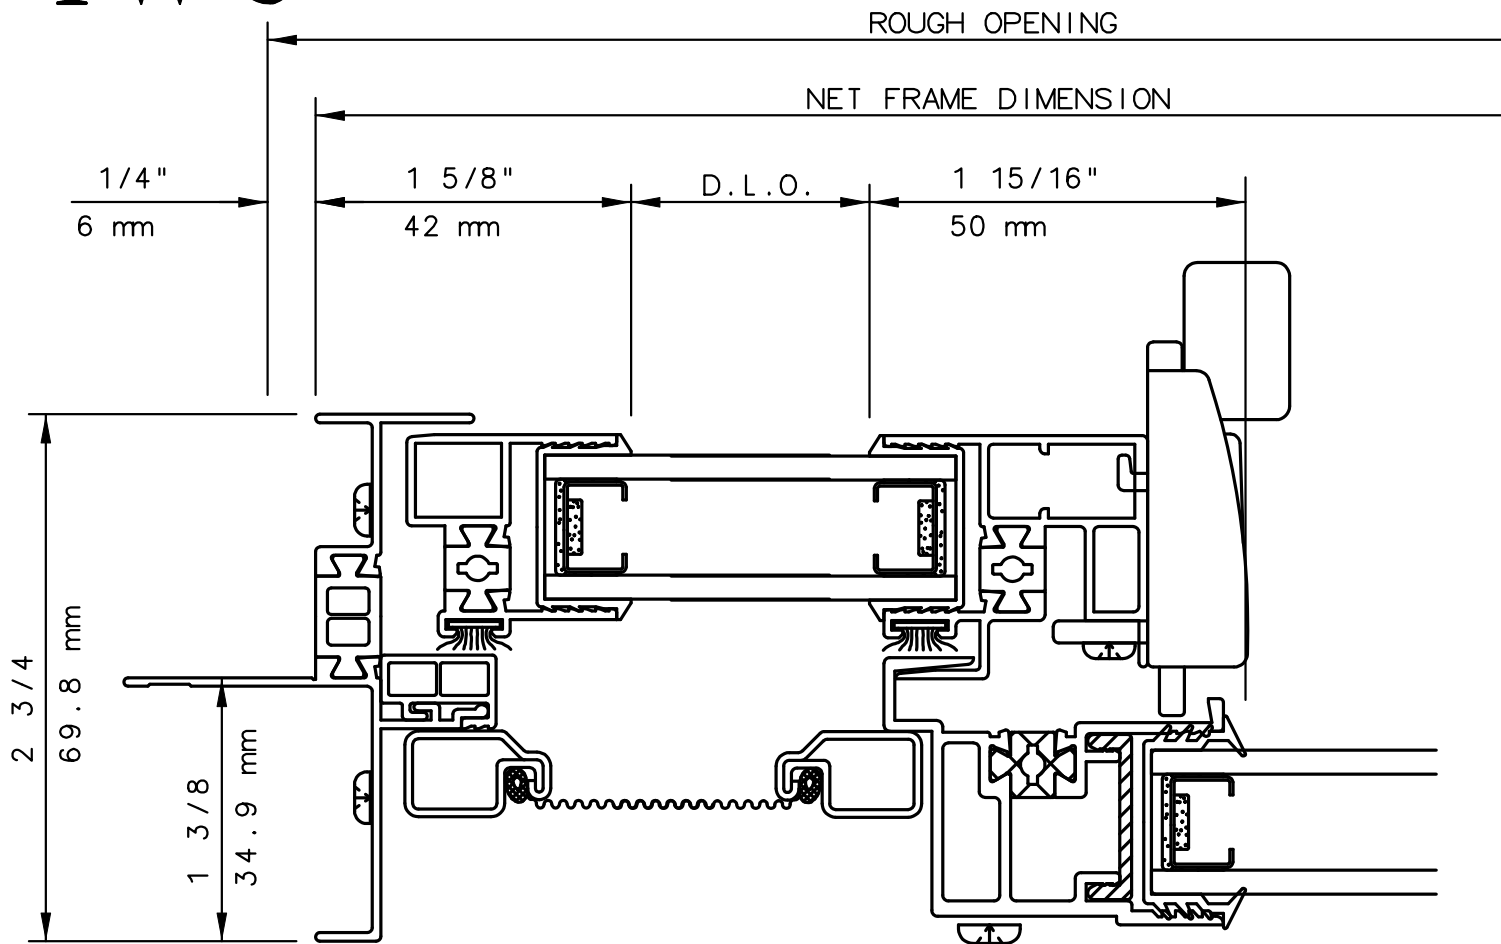

This is an architectural view of cross sections only and installation of shims, fasteners and sealant shall be the responsibility of the installer

IWC

SERIES 8220 HORIZONTAL SLIDE WINDOW VERTICAL CUT DETAIL 1&2

NOTE:

THIS IS AN ARCHITECTURAL VIEW OF CROSS SECTIONS ONLY AND INSTALLATION OF SHIMS, FASTENERS, AND SEALANT SHALL BE THE RESPONSIBILITY OF THE INSTALLER.

INTERNATIONAL WINDOW - NORTHERN CAL.

30526 SAN ANTONIO STREET
HAYWARD, CALIFORNIA 94544
(510) 487-1122 ORDER DESK (510) 487-1234
FAX # (510) 471-9387 OR (510) 489-3020

INTERNATIONAL WINDOW CORPORATION

1551 EAST ORANGETHORPE AVE.
FULLERTON, CALIFORNIA 92831
(562) 928-6411 (800) 477-4032
FAX # (562) 928-3492

IWC

SERIES 8220 HORIZONTAL SLIDE WINDOW XOX HORIZONTAL CUT DETAIL 3, & 4