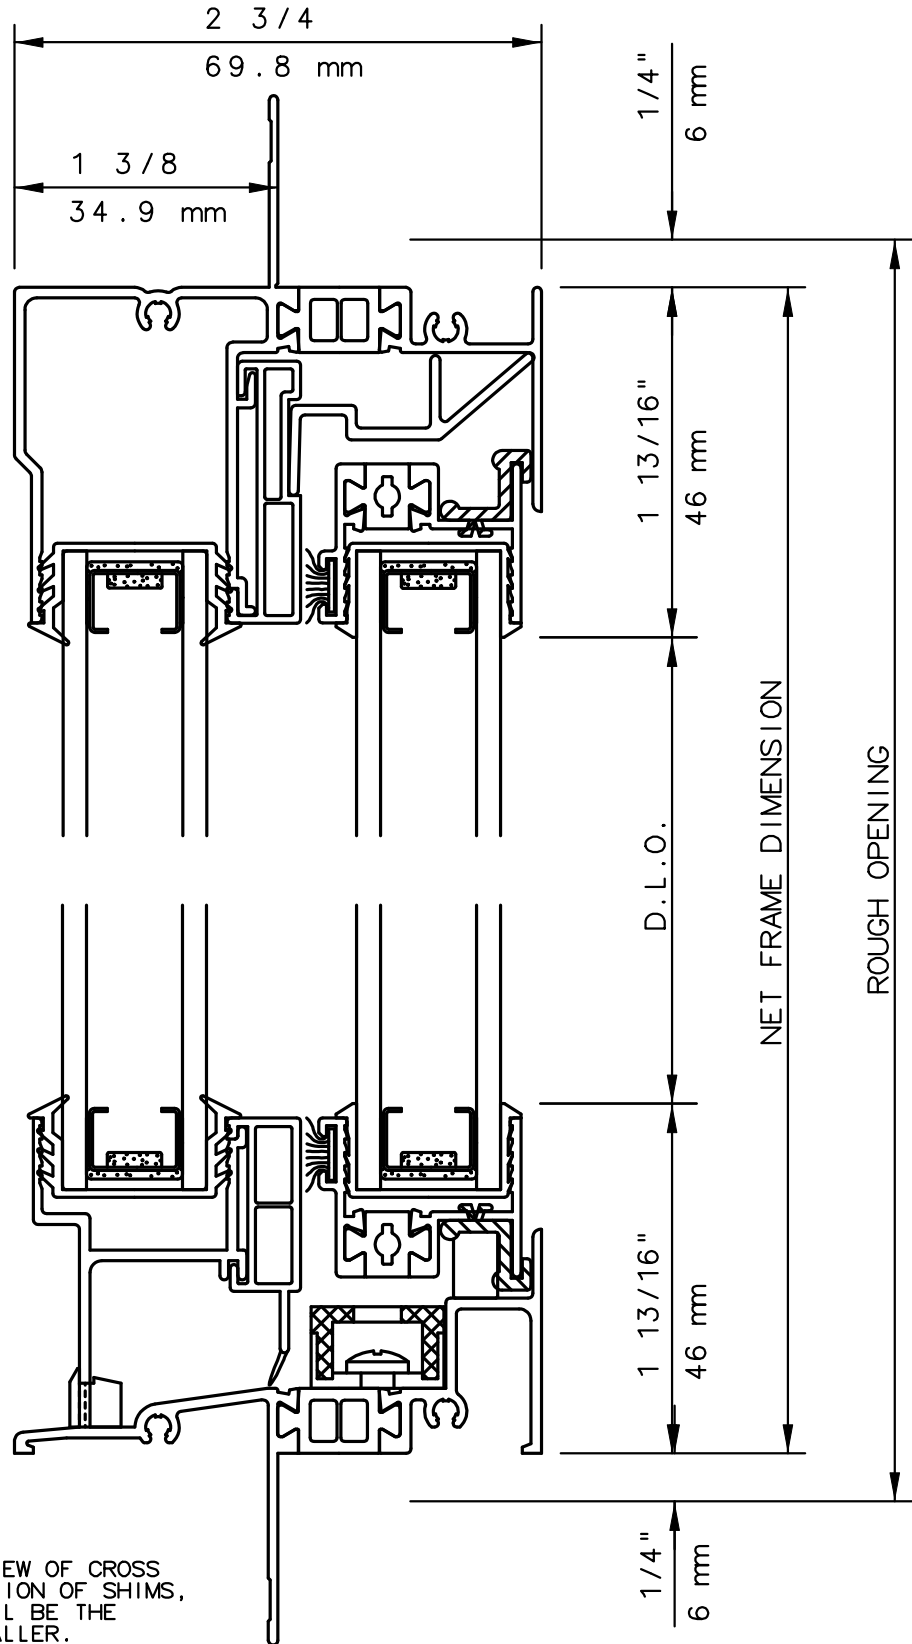

XOX

General Notes:

Not to Scale

Due to continual product development, detail and technical data are subject to change without notice

For latest product specifications please go to our website: www.intlwindow.com or contact your IWC Representative

This is an architectural view of cross sections only and installation of shims, fasteners and sealant shall be the responsibility of the installer

IWC

SERIES 8220 HORIZONTAL SLIDE WINDOW VERTICAL CUT DETAIL 1&2