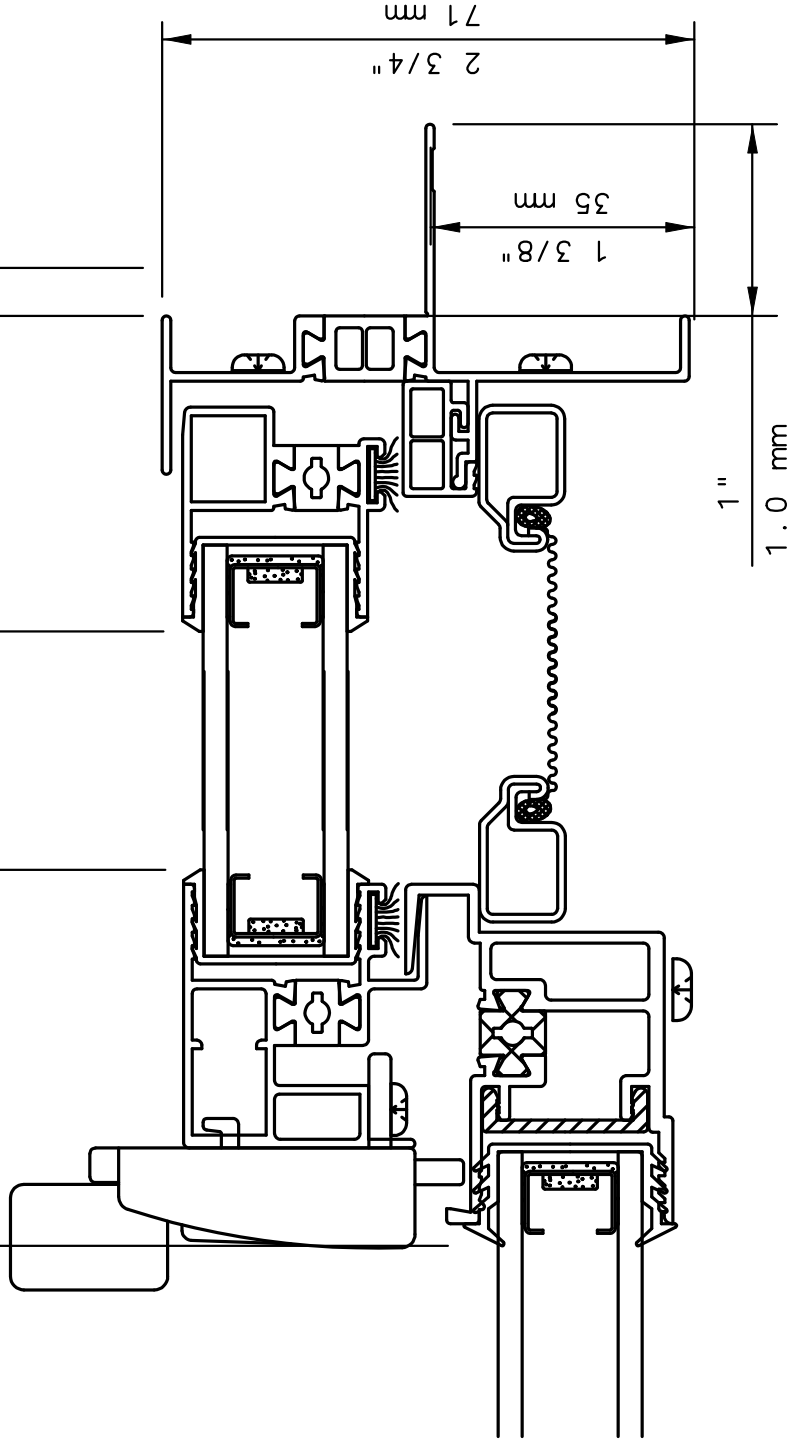

This is an architectural view of cross sections only and installation of shims, fasteners and sealant shall be the responsibility of the installer

IWC

SERIES 8220 HORIZONTAL SLIDE WINDOW VERTICAL CUT DETAIL 1&2

INTERNATIONAL WINDOW CORPORATION

1551 EAST ORANGETHORPE AVE.
FULLERTON, CALIFORNIA 92831
(562) 928-6411 (800) 477-4032
FAX # (562) 928-3492

IWC

SERIES 8220 HORIZONTAL SLIDE WINDOW XOX HORIZONTAL CUT DETAIL 3R, & 4R

INTERNATIONAL WINDOW CORPORATION

1551 EAST ORANGETHORPE AVE.
FULLERTON, CALIFORNIA 92831
(562) 928-6411 (800) 477-4032
FAX # (562) 928-3492

IWC

SERIES 8220 HORIZONTAL SLIDE WINDOW SOX HORIZONTAL CUT DETAIL 3R, & 4R

ROUGH OPENING

NET FRAME DIMENSION

1 15/16"
50 mm

1 5/8"
42 mm

1/4"
6 mm

NOTE:

THIS IS AN ARCHITECTURAL VIEW OF CROSS SECTIONS ONLY AND INSTALLATION OF SHIMS, FASTENERS, AND SEALANT SHALL BE THE RESPONSIBILITY OF THE INSTALLER.