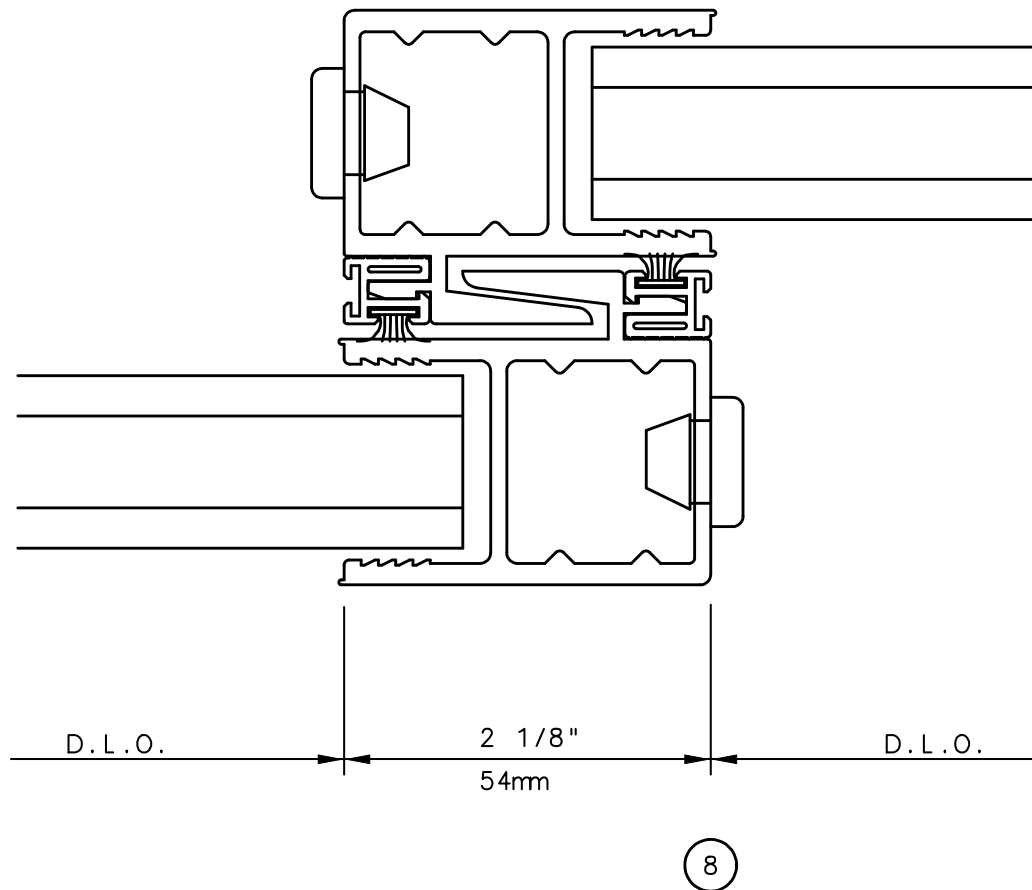

KELTIC 7800

Pocket Door System

General Notes:

Not to Scale

Due to continual product development, detail and technical data are subject to change without notice

For latest product specifications please go to our website: www.intlwindow.com or contact your IWC Representative

This is an architectural view of cross sections only and installation of shims, fasteners and sealant shall be the responsibility of the installer

IWC - SOUTHERN CA | IWC - NORTHERN CA
KELTIC 7800 | WWW.INTLWINDOW.COM

Rev. 0612 Form: 78_OX_intrlk_8.pdf
IWC Architectural Design Detail