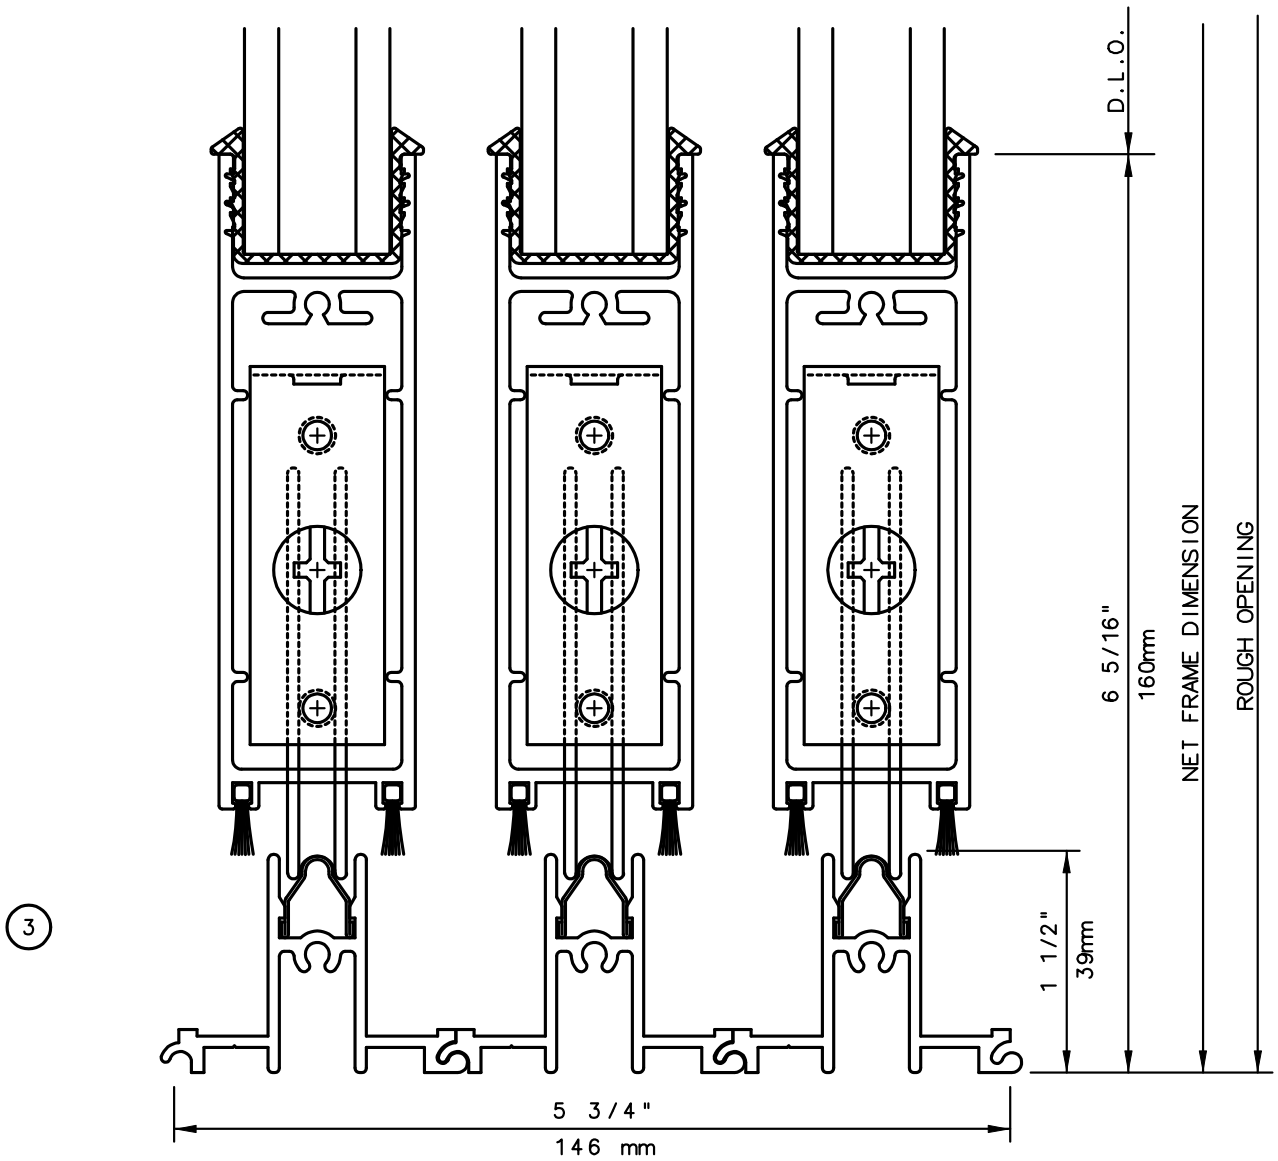

KELTIC 7800

Pocket Door System

General Notes:

Not to Scale

Due to continual product development, detail and technical data are subject to change without notice

For latest product specifications please go to our website: www.intlwindow.com or contact your IWC Representative

This is an architectural view of cross sections only and installation of shims, fasteners and sealant shall be the responsibility of the installer

IWC - SOUTHERN CA | IWC - NORTHERN CA
KELTIC 7800 | WWW.INTLWINDOW.COM

Rev. 0512 Form: 78P3X_1_1-2_sl_sl.pdf
IWC Architectural Design Detail