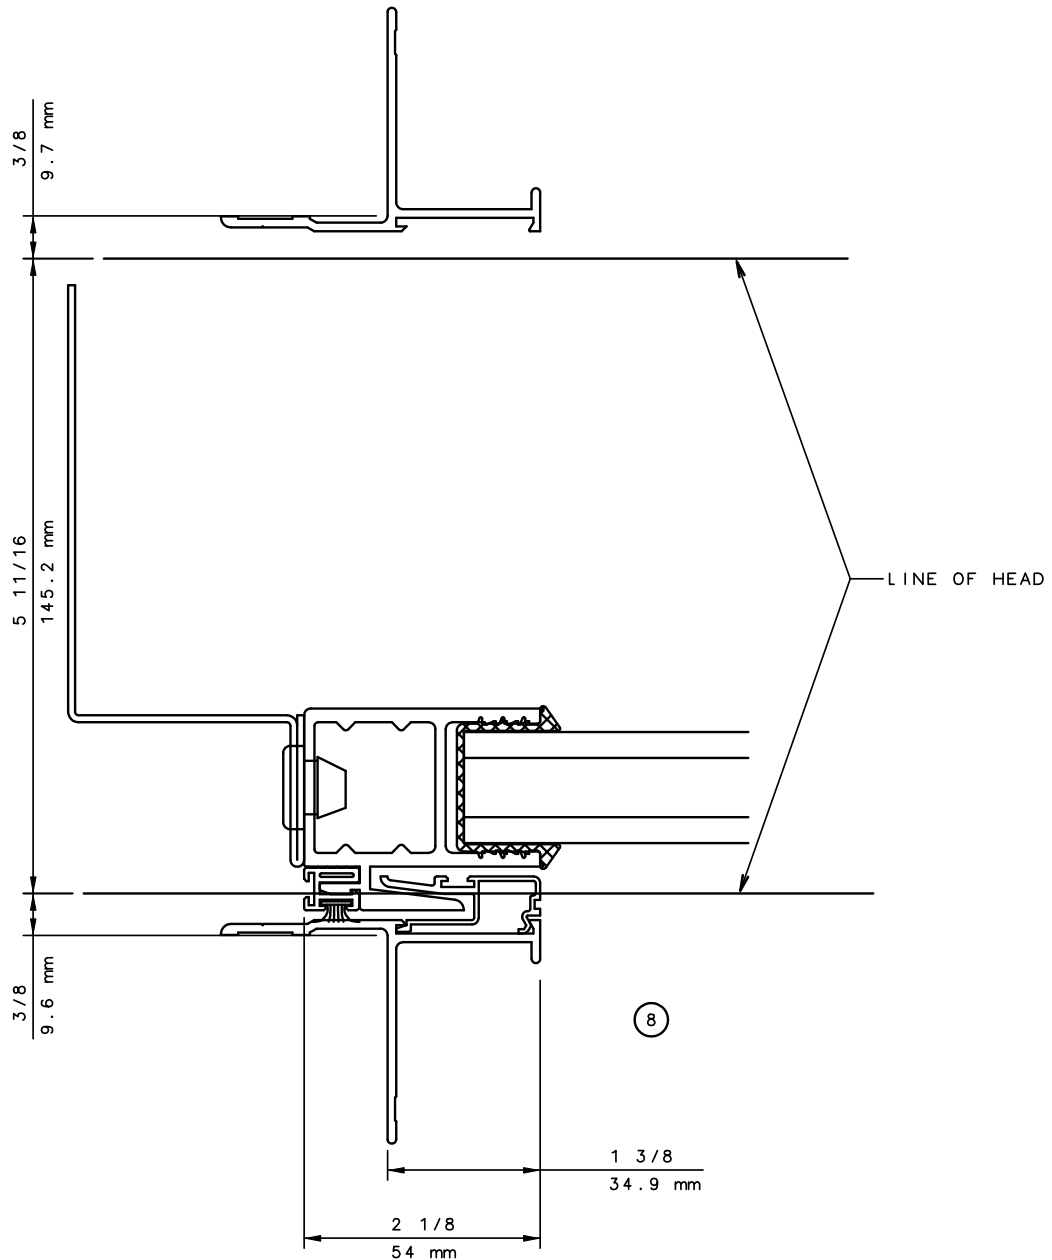

KELTIC 7800

Pocket Door System

General Notes:

Not to Scale

Due to continual product development, detail and technical data are subject to change without notice

For latest product specifications please go to our website: www.intlwindow.com or contact your IWC Representative

This is an architectural view of cross sections only and installation of shims, fasteners and sealant shall be the responsibility of the installer

IWC - SOUTHERN CA | IWC - NORTHERN CA
KELTIC 7800 | WWW.INTLWINDOW.COM

Rev. 0512 Form: 78P3X_pkt_jamb.pdf
IWC Architectural Design Detail