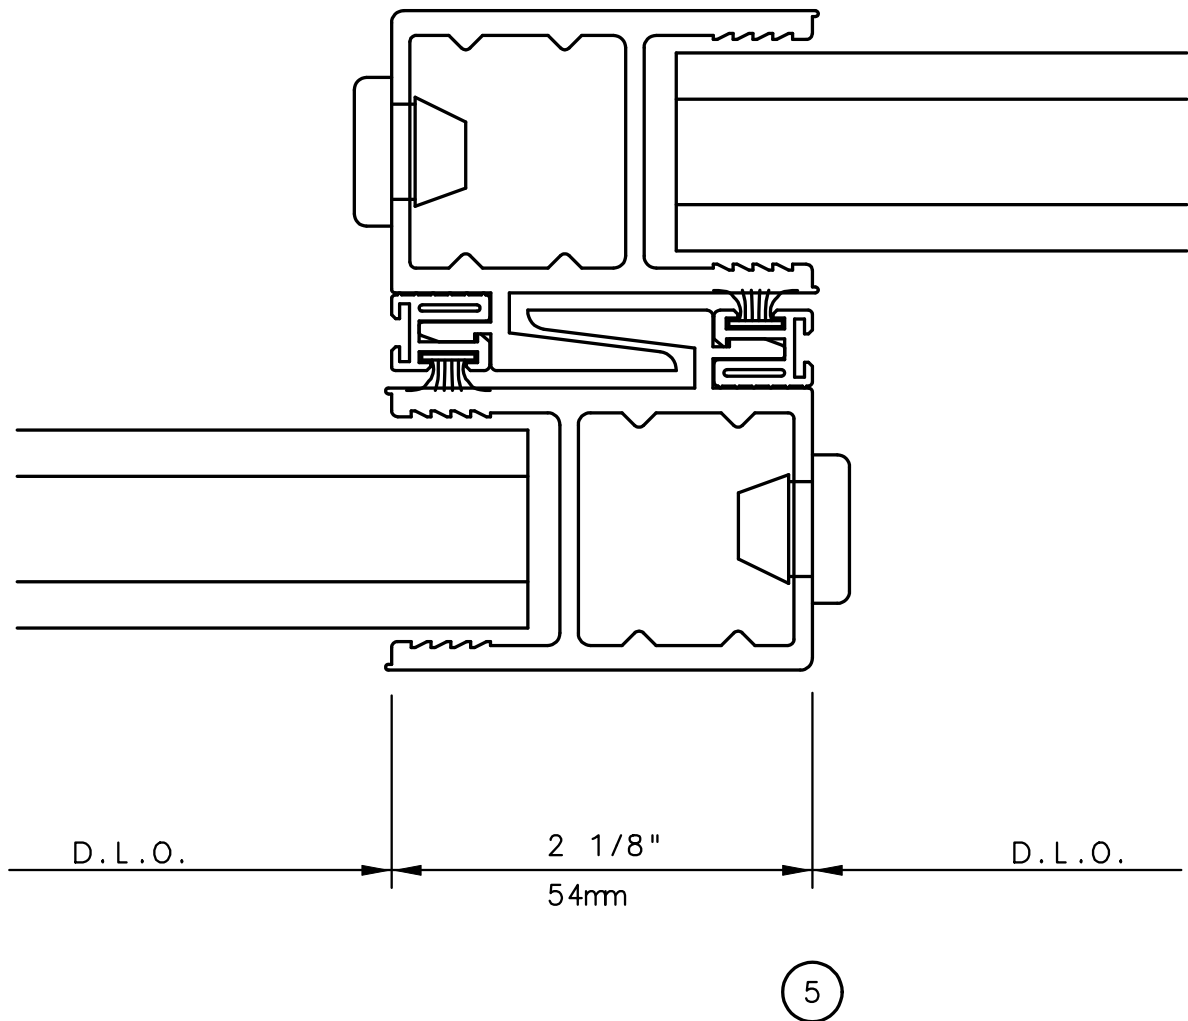

KELTIC 7800

Pocket Door System

General Notes:

Not to Scale

Due to continual product development, detail and technical data are subject to change without notice

For latest product specifications please go to our website: www.intlwindow.com or contact your IWC Representative

This is an architectural view of cross sections only and installation of shims, fasteners and sealant shall be the responsibility of the installer

IWC - SOUTHERN CA | IWC - NORTHERN CA
KELTIC 7800 | WWW.INTLWINDOW.COM

Rev. 0512 Form: 78P3X_intrlk.pdf
IWC Architectural Design Detail